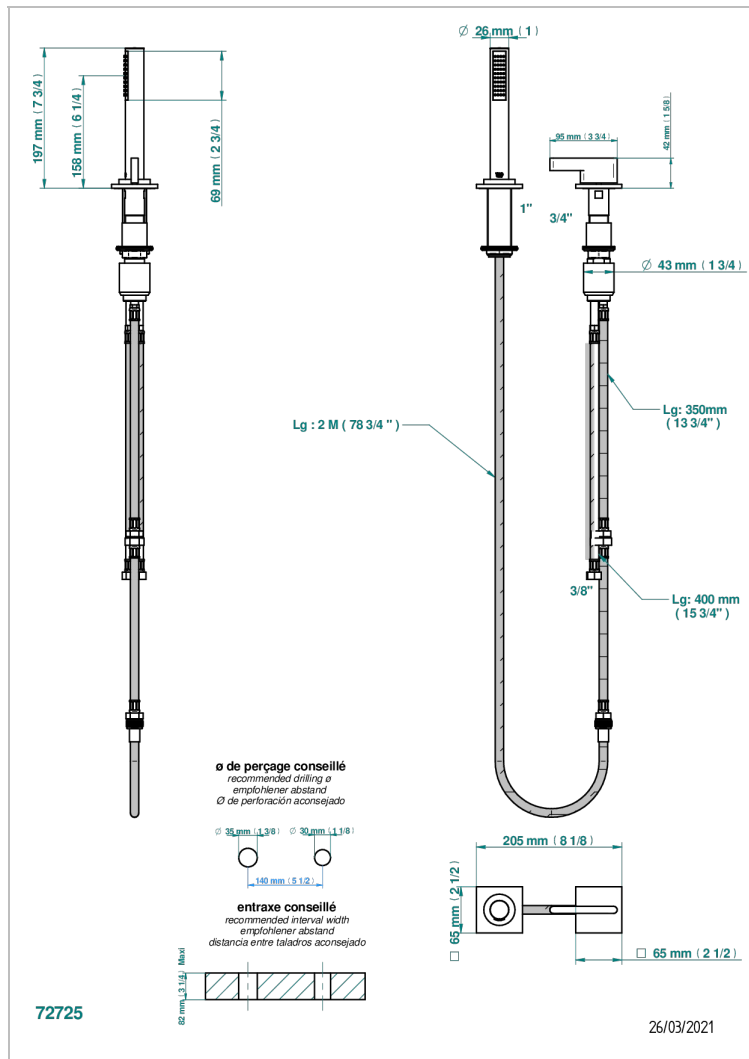

ICON-X WITH LEVER HANDLES

U7H-6532/60A

Deck mounted mixer with handshower, progressive cartridge

CHARACTERISTIC

- ACS : 22ACCLY009

STANDARDS

AVAILABLE FINITIONS

Blush PVD - H62
Brass color PVD - H49
Brown bronze color PVD - F33
Chrome polished - A02
Gold color PVD - H52
Gold mat - F07

Gold polished - F01
Graphite PVD - H64
Matt Umber PVD - H67
Matt blush PVD - H60
Matt brass color PVD - H50
Matt brown bronze color PVD - F34

Matt chrome (American satin) - C02
Matt gold color PVD - H53
Matt graphite PVD - H65
Matt nickel (American satin) - C01
Matt nickel color PVD - H56
Nickel antique / Sovereign - H28

Nickel color PVD - H55
Nickel polished - B01
Soft gold - F30
Soft matt gold - F31
Umber PVD - H66