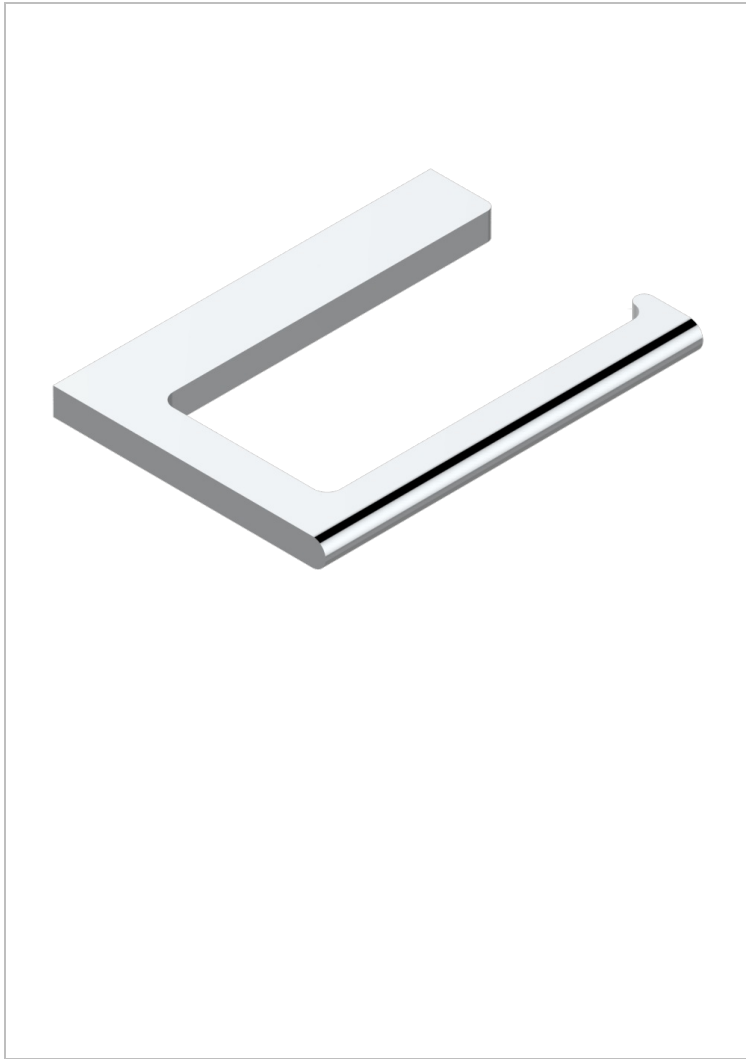

ICON-X METAL INLAY

U7J-542

Reserve toilet paper holder

THG[®]
PARIS

CHARACTERISTIC

- Icon-x metal inlay
- Reserve toilet paper holder

AVAILABLE FINITIONS

Blush PVD - H62
Brass color PVD - H49
Brown bronze color PVD - F33
Chrome polished - A02
Gold color PVD - H52
Gold mat - F07

Gold polished - F01
Graphite PVD - H64
Matt Umber PVD - H67
Matt blush PVD - H60
Matt brass color PVD - H50
Matt brown bronze color PVD - F34

Matt chrome (American satin) - C02
Matt gold color PVD - H53
Matt graphite PVD - H65
Matt nickel (American satin) - C01
Matt nickel color PVD - H56
Nickel antique / Sovereign - H28

Nickel color PVD - H55
Nickel polished - B01
Polished chrome with gold inlay - GA1
Soft gold - F30
Soft matt gold - F31
Umber PVD - H66