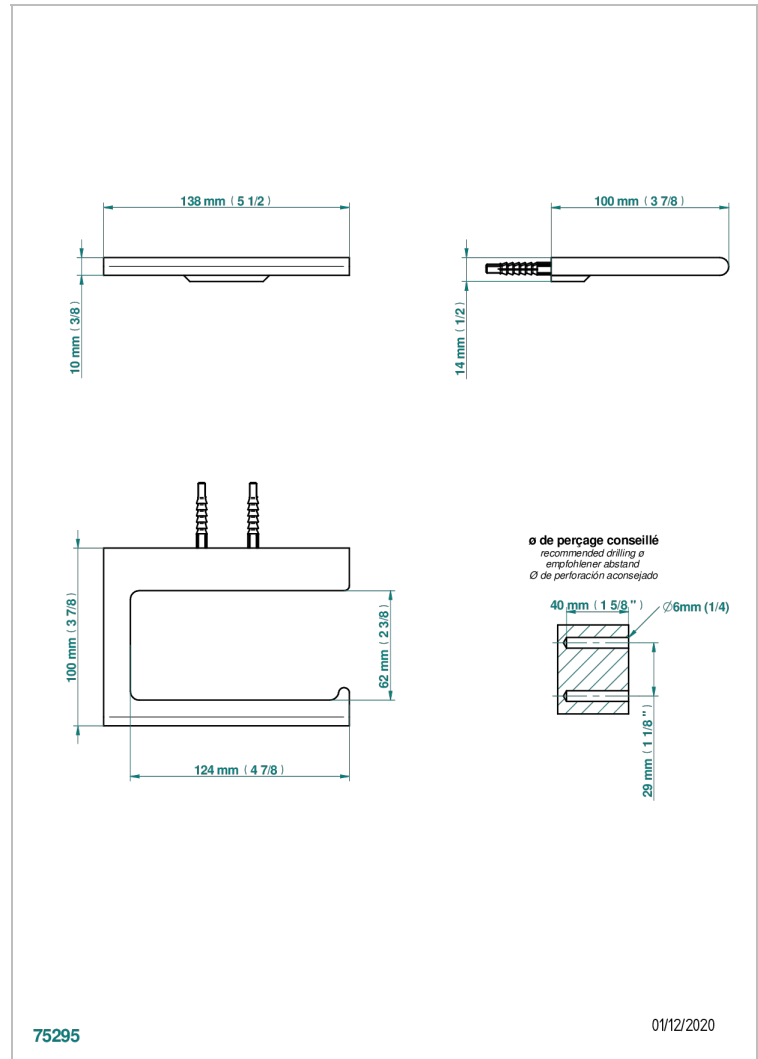

ICON-X METAL INLAY

U7J-542

Reserve toilet paper holder

THG[®]
PARIS

CHARACTERISTIC

- Icon-x metal inlay
- Reserve toilet paper holder

AVAILABLE FINITIONS

Blush PVD - H62
Brass color PVD - H49
Brown bronze color PVD - F33
Chrome polished - A02
Gold color PVD - H52
Gold mat - F07