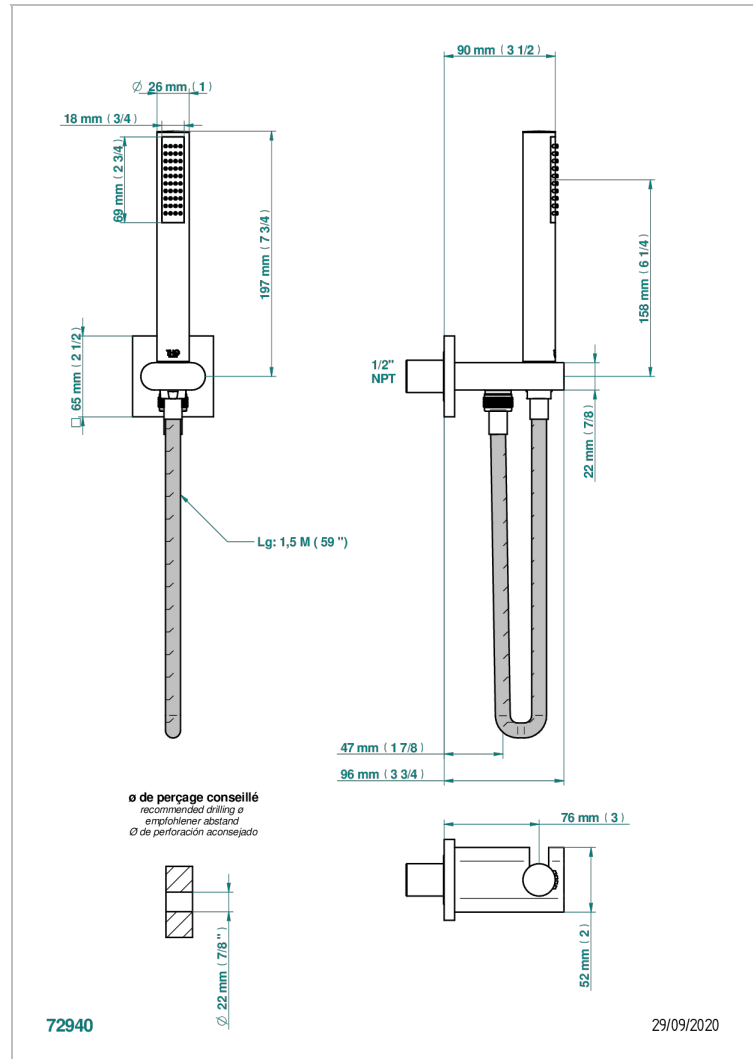

ICON-X METAL INLAY

U7J-54/US

Wall mounted handshower with integrated fixed hook

CHARACTERISTIC

- Icon-x metal inlay
- Wall mounted handshower with integrated fixed hook

AVAILABLE FINITIONS

Blush PVD - H62
Brass color PVD - H49
Brown bronze color PVD - F33
Chrome polished - A02
Gold color PVD - H52
Gold mat - F07

Gold polished - F01
Graphite PVD - H64
Matt Umber PVD - H67
Matt blush PVD - H60
Matt brass color PVD - H50
Matt brown bronze color PVD - F34

Matt chrome (American satin) - C02
Matt gold color PVD - H53
Matt graphite PVD - H65
Matt nickel (American satin) - C01
Matt nickel color PVD - H56
Nickel antique / Sovereign - H28

Nickel color PVD - H55
Nickel polished - B01
Polished chrome with gold inlay - GA1
Soft gold - F30
Soft matt gold - F31
Umber PVD - H66