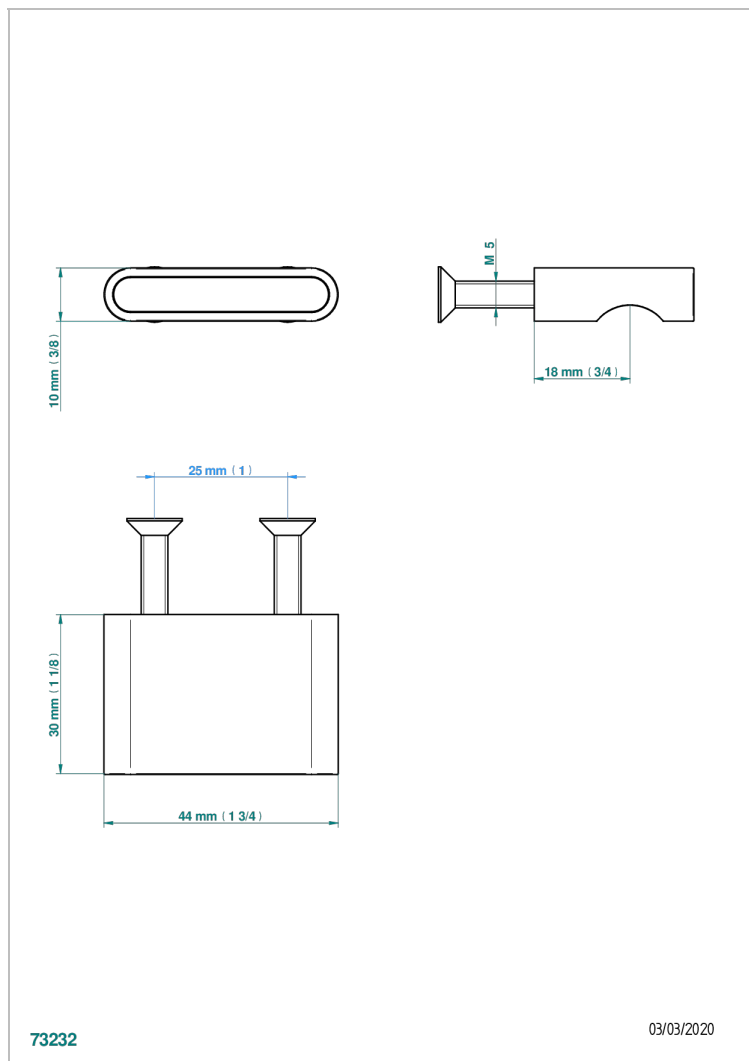

ICON-X METAL INLAY WITH LEVER HANDLES

U7K-26BT

Small size knob

THG[®]
PARIS

73232

03/03/2020

CHARACTERISTIC

- Icon-x metal inlay with lever handles
- Small size knob