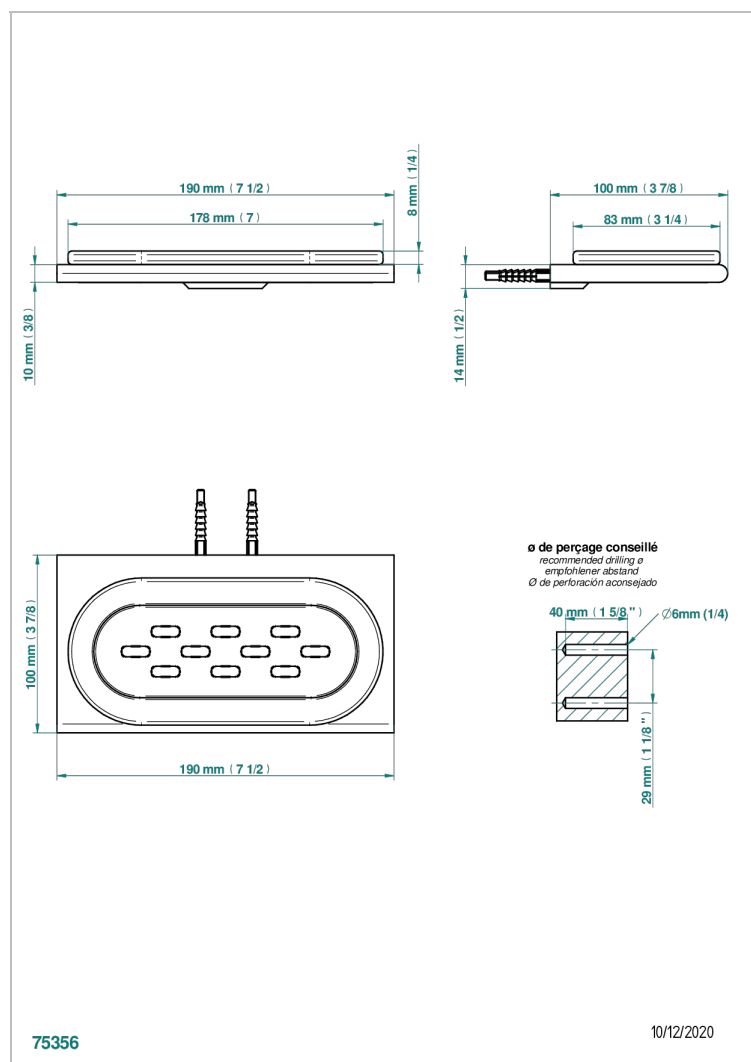

ICON-X METAL INLAY WITH LEVER HANDLES

U7K-500

Glass soap dish, wall mounted

THG[®]
PARIS

CHARACTERISTIC

- Icon-x metal inlay with lever handles
- Glass soap dish, wall mounted

AVAILABLE FINITIONS

Blush PVD - H62
Brass color PVD - H49
Brown bronze color PVD - F33
Chrome polished - A02
Gold color PVD - H52
Gold mat - F07

Nickel color PVD - H55
Nickel polished - B01
Polished chrome with gold inlay - GA1
Soft gold - F30
Soft matt gold - F31
Umber PVD - H66