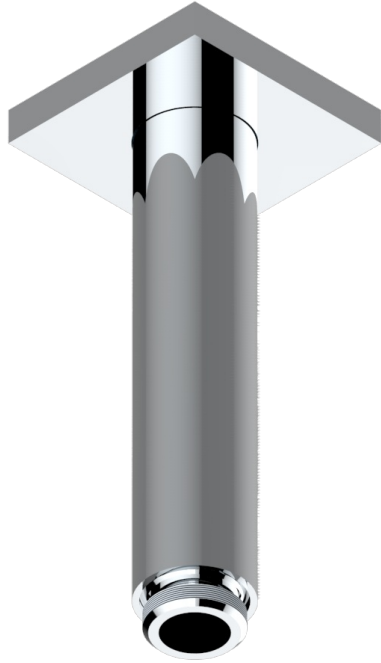

ICON-X METAL INLAY WITH LEVER HANDLES

U7K-82V/US

THG[®]
PARIS

Vertical shower arm ceiling mounted 1/2" connection

17748

12/02/2020

CHARACTERISTIC

- Icon-x metal inlay with lever handles
- Vertical shower arm ceiling mounted 1/2" connection

AVAILABLE FINITIONS

Blush PVD - H62
Brass color PVD - H49
Brown bronze color PVD - F33
Chrome polished - A02
Gold color PVD - H52
Gold mat - F07

Gold polished - F01
Graphite PVD - H64
Matt Umber PVD - H67
Matt blush PVD - H60
Matt brass color PVD - H50
Matt brown bronze color PVD - F34

Matt chrome (American satin) - C02
Matt gold color PVD - H53
Matt graphite PVD - H65
Matt nickel (American satin) - C01
Matt nickel color PVD - H56
Nickel antique / Sovereign - H28

Nickel color PVD - H55
Nickel polished - B01
Polished chrome with gold inlay - GA1
Soft gold - F30
Soft matt gold - F31
Umber PVD - H66