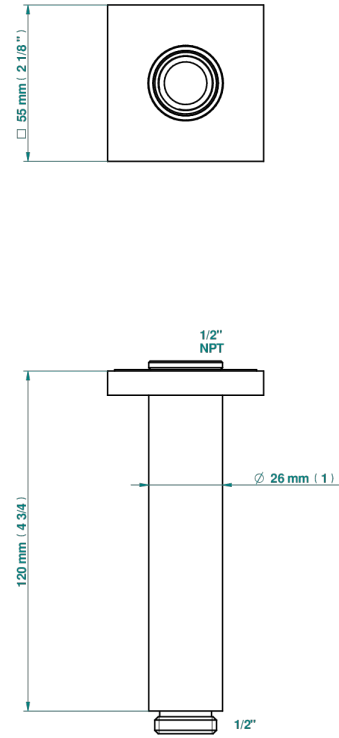

ICON-X METAL INLAY WITH LEVER HANDLES

U7K-82V/US

THG[®]
PARIS

Vertical shower arm ceiling mounted 1/2" connection

17748

12/02/2020

CHARACTERISTIC

- Icon-x metal inlay with lever handles
- Vertical shower arm ceiling mounted 1/2" connection