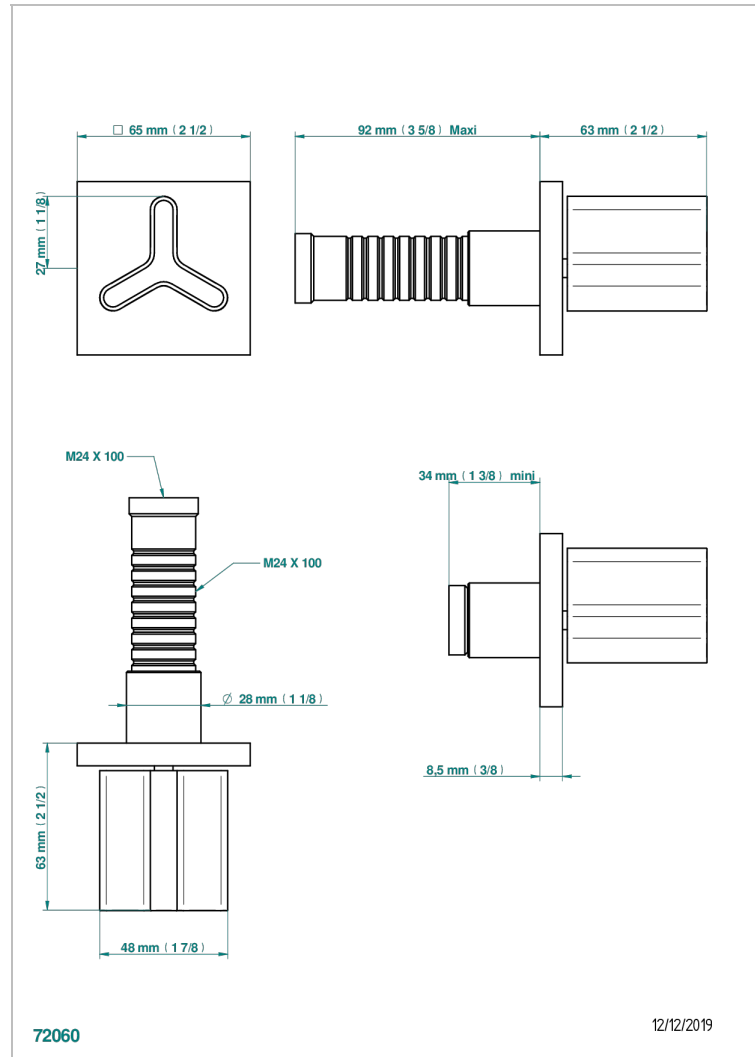

ICON-X TITANIUM

U7L-30B

Wall volume control 30 & 32 trim

CHARACTERISTIC

- Icon-x titanium
- Wall volume control 30 & 32 trim

RELATED SKU'S

- Ref. G00-32CUSA 3/4" Volume control wall valve with ceramic cartridge
- Ref. G00-32HUSA 3/4" Volume control wall valve with ceramic cartridge counterclockwise
- Ref. G00-30CUSA 1/2" volume control wall valve with ceramic cartridge
- Ref. G00-30HUSA 1/2" Volume control wall valve with ceramic cartridge counterclockwise