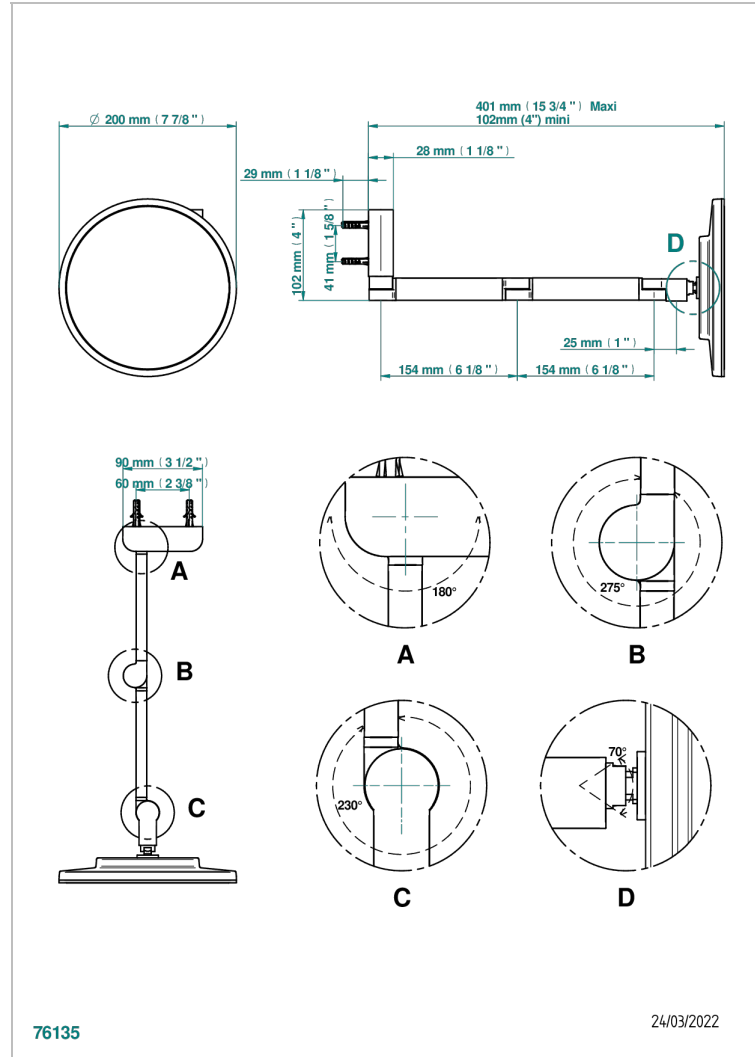

ICON-X TITANIUM

U7L-669C

Wall mounted Round Magnifying mirror (x5), double arm, Classe 1, LED illuminated with continuously adjustable light color

2700 - 5600 K

THG[®]
PARIS

CHARACTERISTIC

- Icon-x titanium
- Wall mounted Round Magnifying mirror (x5), double arm, Classe 1, LED illuminated with continuously adjustable light color 2700 - 5600 K