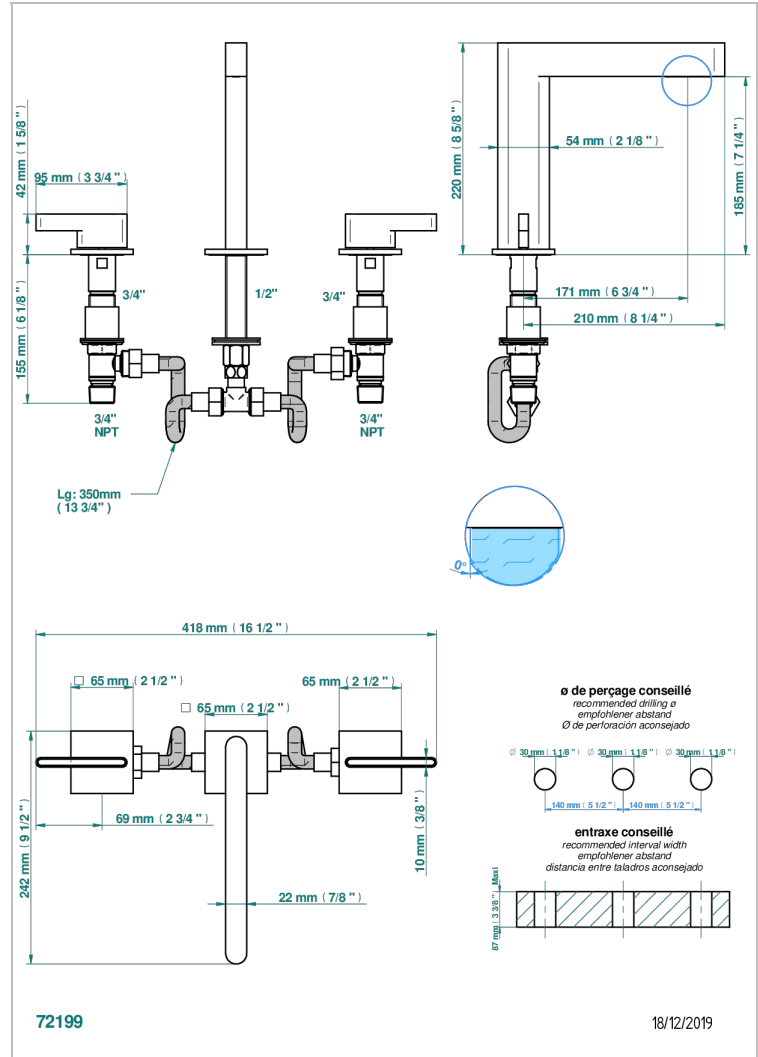

ICON-X TITANIUM WITH LEVER HANDLES

U7M-25SGUS

Roman tub set with 3/4" valves

CHARACTERISTIC

- Icon-x titanium with lever handles
- Roman tub set with 3/4" valves

AVAILABLE FINITIONS

Blush PVD - H62
Brass color PVD - H49
Brown bronze color PVD - F33
Chrome polished - A02
Gold color PVD - H52
Gold mat - F07