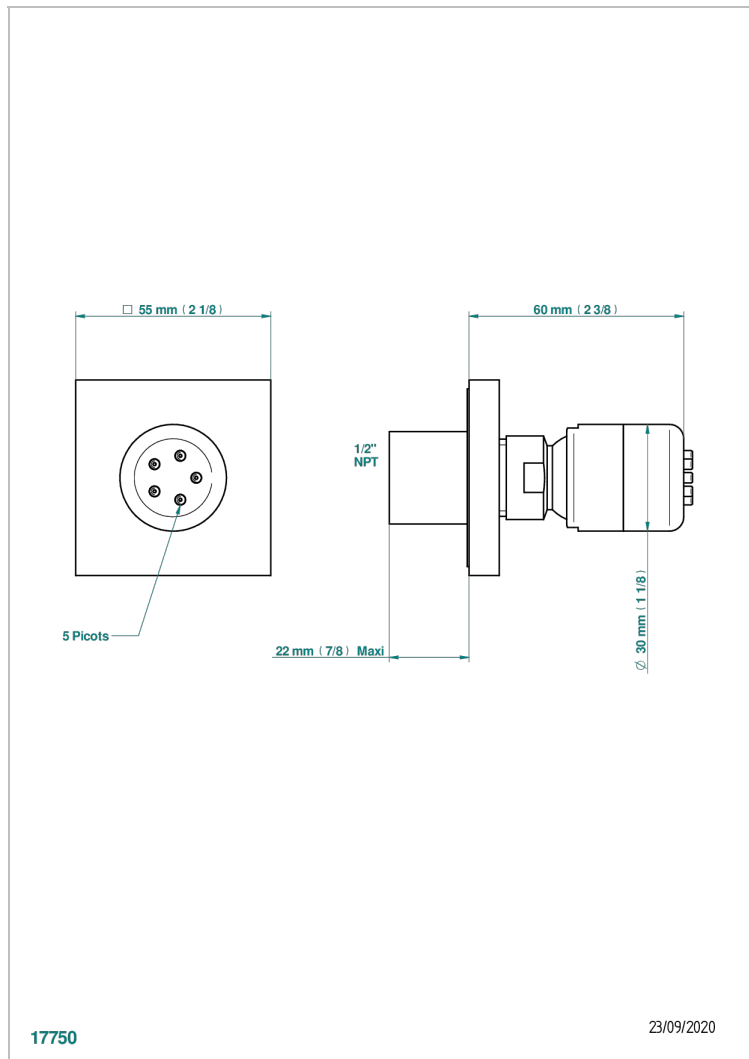

ICON-X TITANIUM WITH LEVER HANDLES

U7M-290/BUS

Body spray 1/2" with Easyclean system

THG[®]
PARIS

CHARACTERISTIC

- Icon-x titanium with lever handles
- Body spray 1/2" with Easyclean system

AVAILABLE FINITIONS