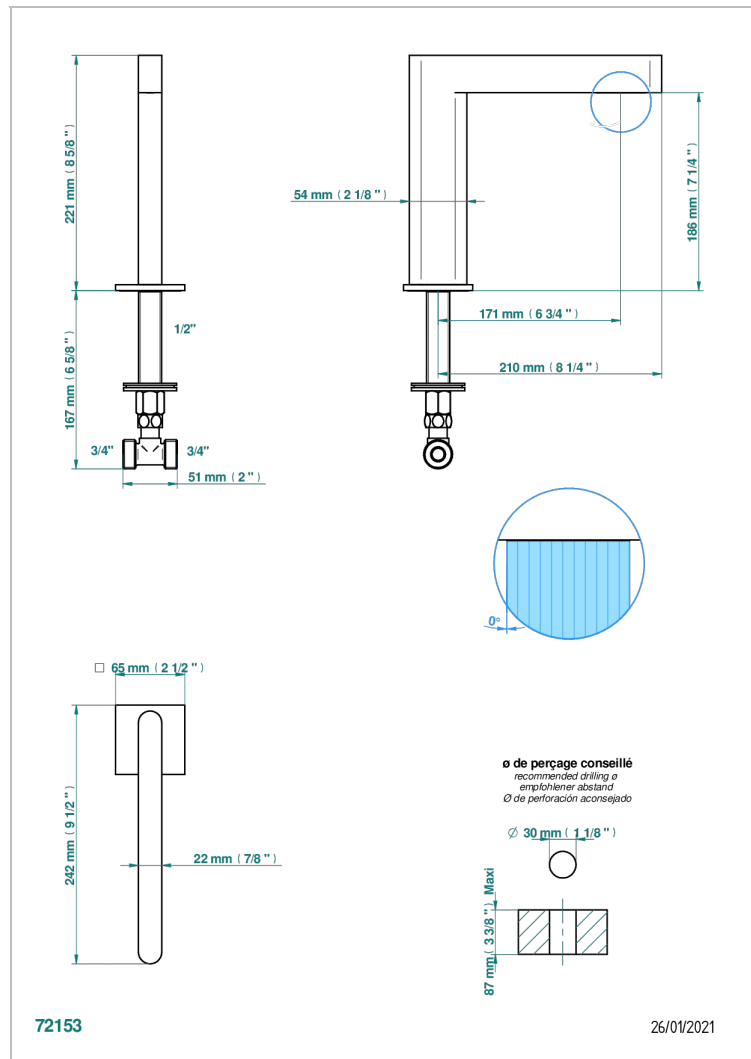

ICON-X TITANIUM WITH LEVER HANDLES

U7M-29SG

Bathtub spout

CHARACTERISTIC

- Icon-x titanium with lever handles
- Bathtub spout

AVAILABLE FINITIONS

Blush PVD - H62
Brass color PVD - H49
Brown bronze color PVD - F33
Chrome polished - A02
Gold color PVD - H52
Gold mat - F07