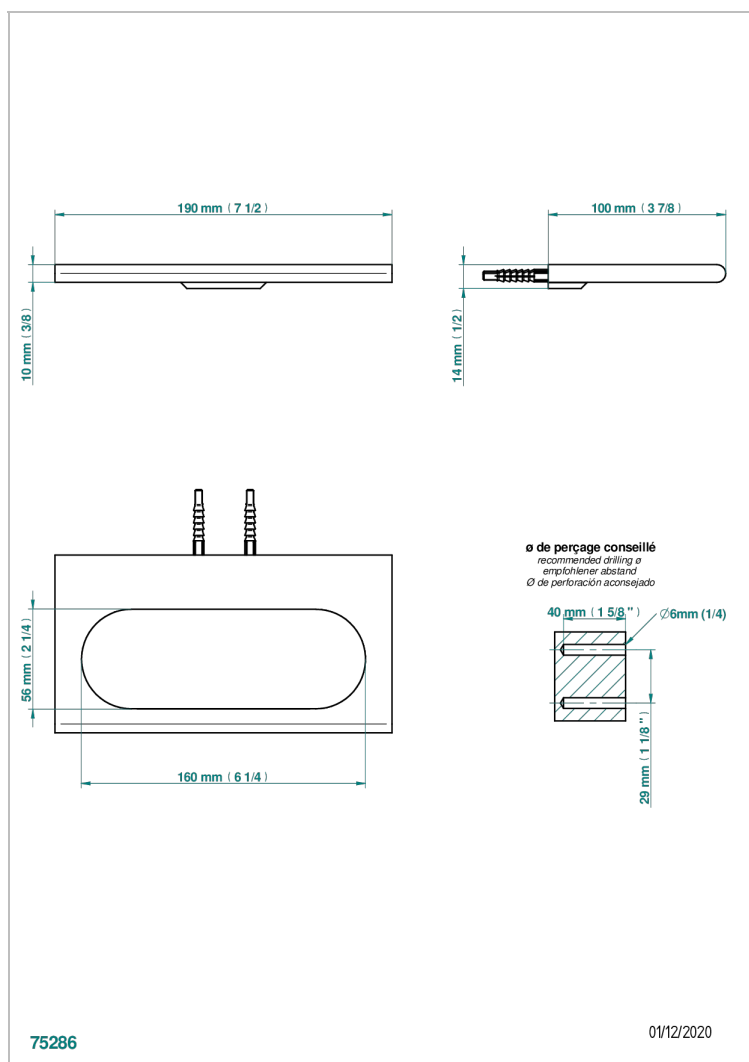

ICON-X TITANIUM WITH LEVER HANDLES

U7M-504N

Towel ring

THG[®]
PARIS

75286

01/12/2020

CHARACTERISTIC

- Icon-x titanium with lever handles
- Towel ring