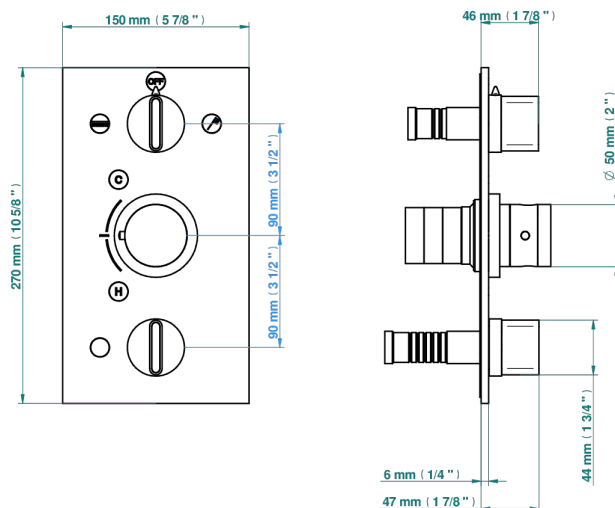

ICON-X TITANIUM WITH LEVER HANDLES

U7M-5540BE

Trim for THG thermostat 3 functions , with one off function and 2 outlets and one single off function - rough part supplied with fixing box ref. .5 540AE/US

7 pastilles inclus / 7 pads included

Compatible with

5540AE
5540AE/US
5540AE/W

Boite / Box Joint Plaque / Seal Plate Tube

76140

15/03/2021

CHARACTERISTIC

- ASME : ASME A112.18.1-2011/CSA B125.1-11
- DVGW : DW-6512CQ0608

STANDARDS

RELATED SKU'S

- Ref. G00-5100G Reinforced stop ring for THG thermostatic with fixing set
- Ref. G00-5540AE/US Thg thermostat with wax cartridge with one stop valve, 2 outlets and another stop valve, delivered with a built-in box, no trim