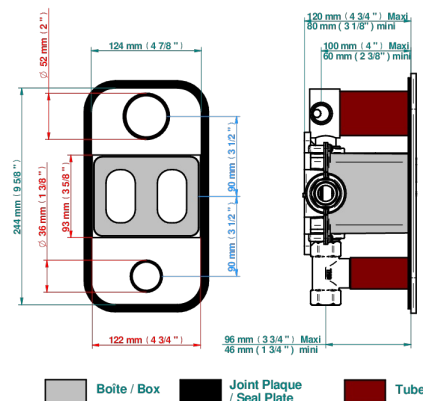

ICON-X TITANIUM WITH LEVER HANDLES

U7M-5540BE

Trim for THG thermostat 3 functions , with one off function and 2 outlets and one single off function - rough part supplied with fixing box ref. .5 540AE/US

7 pastilles inclus / 7 pads included

Compatible with

5540AE
5540AE/US
5540AE/W

Boite / Box Joint Plaque / Seal Plate Tube

76140

15/03/2021

CHARACTERISTIC

- ASME : ASME A112.18.1-2011/CSA B125.1-11
- DVGW : DW-6512CQ0608

STANDARDS

RELATED SKU'S

- Ref. G00-5100G Reinforced stop ring for THG thermostatic with fixing set
- Ref. G00-5540AE/US Thg thermostat with wax cartridge with one stop valve, 2 outlets and another stop valve, delivered with a built-in box, no trim