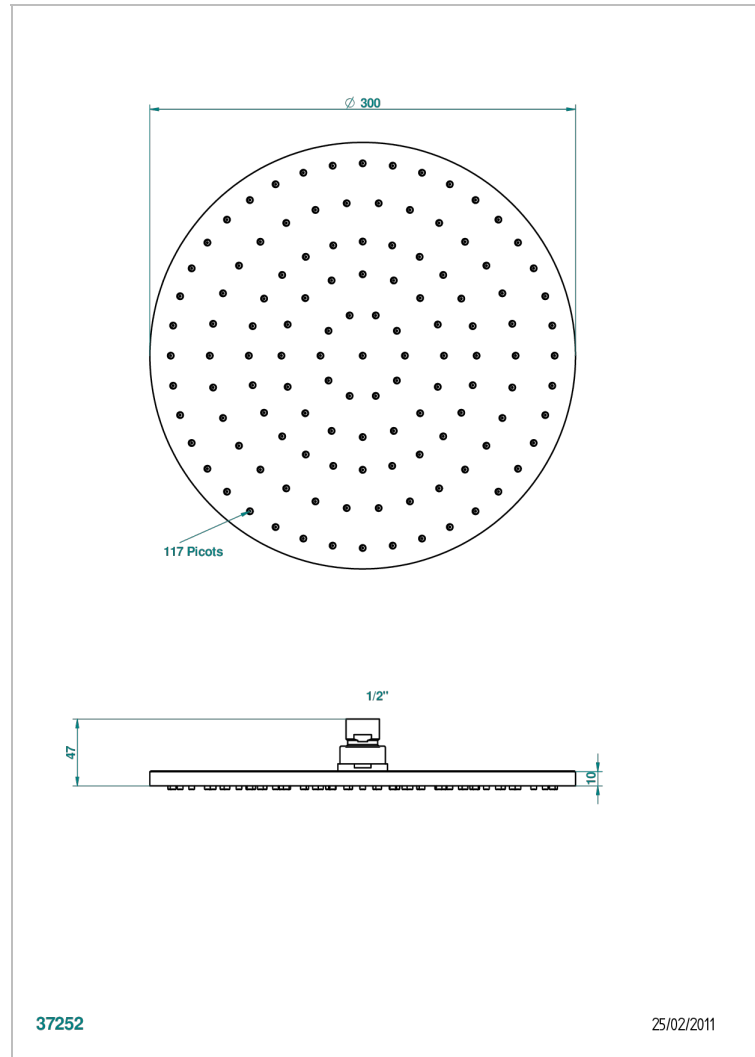

# ICON-X CARBON GOLD

U7S-280EP/US

Shower head, 12" diameter with Easyclean system

## CHARACTERISTIC

- Showerhead equipped with a flow limiter
- Mounted on a ball joint
- Showerhead with silicone nozzles to facilitate the removal of limescale
- Installation of a water softener is strongly recommended
- ASME : ASME A112.18.1-2011/CSA B125.1-11

## TECHNICAL SPECS

- Recommandé : 3 bars (max. 5 bars) - Advised : 43,5 psi (max. 72 psi)
- 9,5 l/min à 3 bars (2.5 gpm at 43.5 psi)

Matt chrome (American satin) - C02  
Matt gold color PVD - H53  
Matt graphite PVD - H65  
Matt nickel (American satin) - C01  
Matt nickel color PVD - H56  
Nickel antique / Sovereign - H28