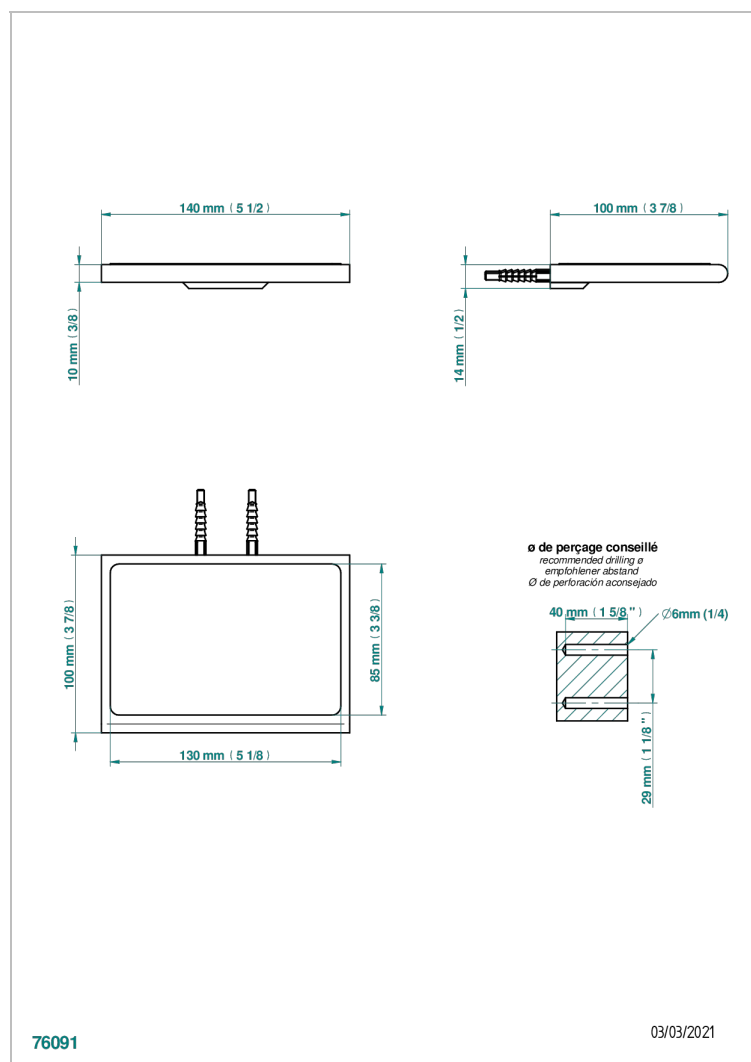

ICON-X CARBON GOLD

U7S-564S

Metal shelf with anti-slip pad

THG[®]
PARIS

76091

03/03/2021

CHARACTERISTIC

- Icon-x carbon gold
- Metal shelf with anti-slip pad