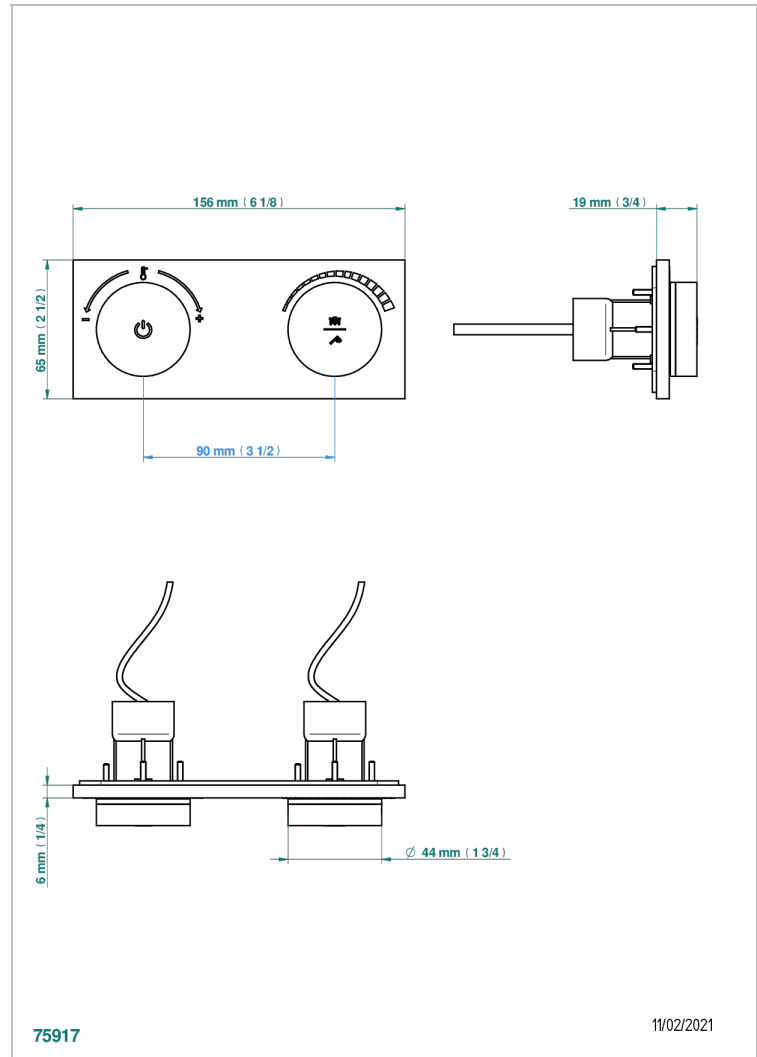

ICON-X CARBON GOLD

U7S-6772DB

THG
PARIS

Trim for electronic wall-mounted shower control, on/off and temperature control, 2 functions

CHARACTERISTIC

- Icon-x carbon gold
- Trim for electronic wall-mounted shower control, on/off and temperature control, 2 functions