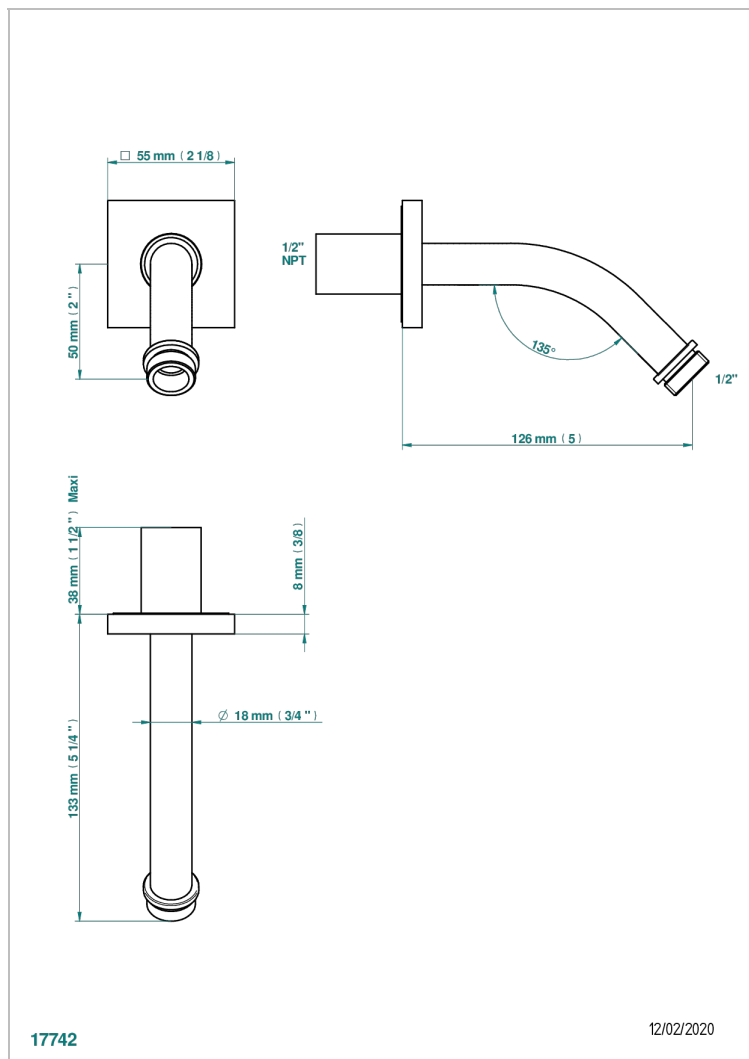

ICON-X CARBON GOLD

U7S-82/US

Horizontal shower arm, 45°, lg: 4" 3/4

THG[®]
PARIS

CHARACTERISTIC

- Icon-x carbon gold
- Horizontal shower arm, 45°, lg: 4" 3/4

AVAILABLE FINITIONS

Blush PVD - H62
Brass color PVD - H49
Brown bronze color PVD - F33
Chrome polished - A02
Gold color PVD - H52
Gold mat - F07

Nickel color PVD - H55
Nickel polished - B01
Soft gold - F30
Soft matt gold - F31
Umber PVD - H66