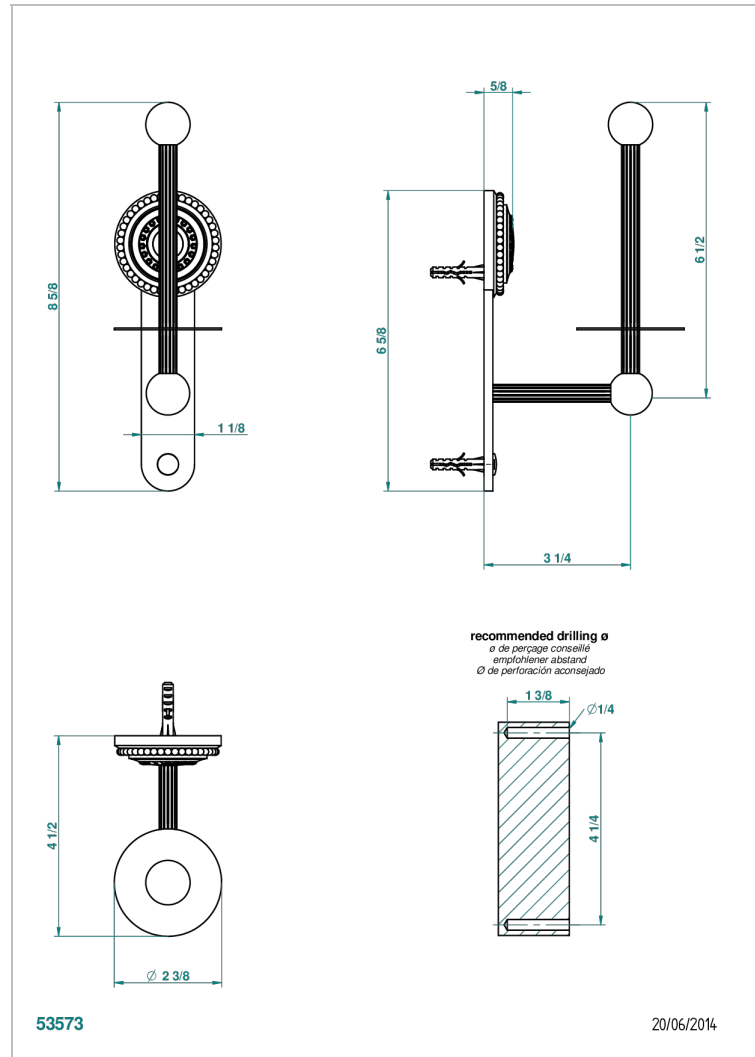

MONTE CARLO, GOLD PORCELAIN

U8B-542

Reserve toilet paper holder

THG[®]
PARIS

CHARACTERISTIC

- Monte Carlo, gold porcelain
- Reserve toilet paper holder

AVAILABLE FINITIONS

Chrome polished - A02
Chrome polished / gold polished - G02
Copper antique matt, coated - H07
Gold mat - F07
Gold polished - F01
Light coated bronze - D01

Matt chrome (American satin) - C02
Matt nickel (American satin) - C01
Nickel antique / Sovereign - H28
Nickel polished - B01
Silver polished, antique - H03
Soft gold - F30

Soft matt gold - F31