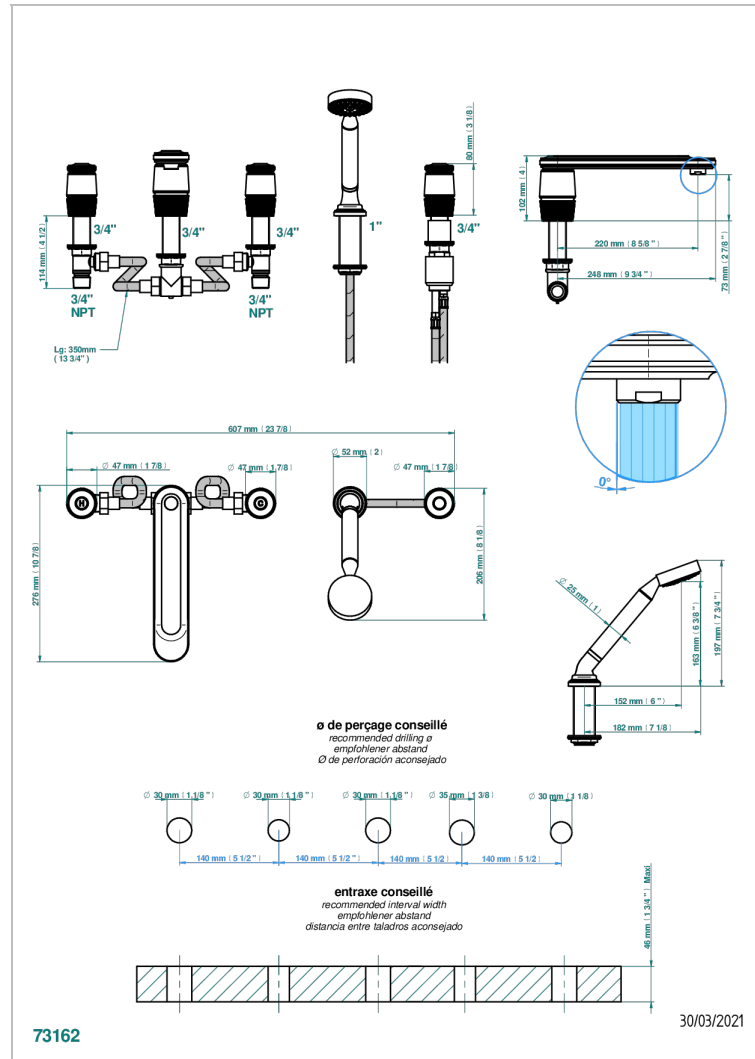

Roman tub set with 2 x 3/4" valves and rim mounted ceramic mixer with progressive cartridge and handshower

### CHARACTERISTIC

- Corvaïr
- Roman tub set with 2 x 3/4" valves and rim mounted ceramic mixer with progressive cartridge and handshower

### TECHNICAL SPECS

- Recommandé : 3 bars (max. 5 bars) - Advised : 43,5 psi (max. 72 psi)
- Bec : 35 l/min à 3 bars - Douchette : 9,5 l/min à 3 bars
- Spout : 9.26 gpm at 43.5 psi - Handshower : 2.5 gpm at 43.5 psi