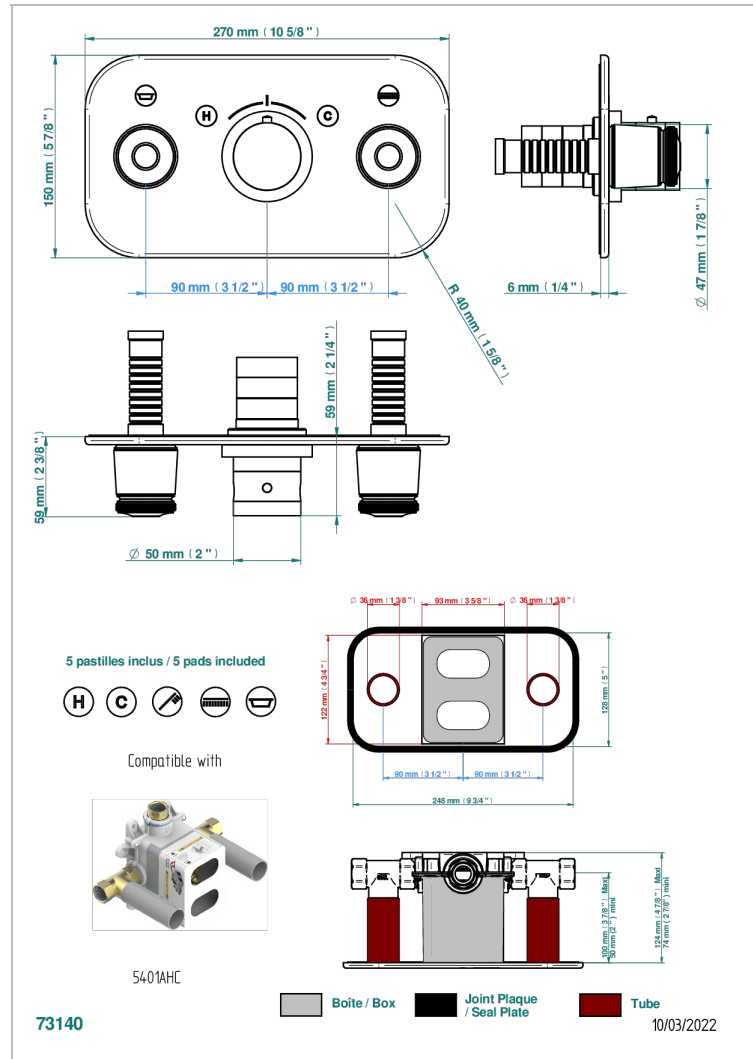

Trim for thermostatic mixer with 2 valves item to be installed horizontal . to adapt on 5 401AHC or 5 401AHM

### CHARACTERISTIC

- Corvaire
- Trim for thermostatic mixer with 2 valves item to be installed horizontal . to adapt on 5 401AHC or 5 401AHM

### RELATED SKU'S

- Ref. G00-5401AHC 3/4" THG thermostat, 60 l/mn with two valves with wax cartridge delivered with a built-in box, without trim - to be installed horizontal ( for installation with cross handle)
- Ref. G00-5401AHM 3/4" THG thermostat, 60 l/mn with two valves with wax cartridge delivered with a built-in box, without trim - to be installed horizontal ( for installation with lever handle)