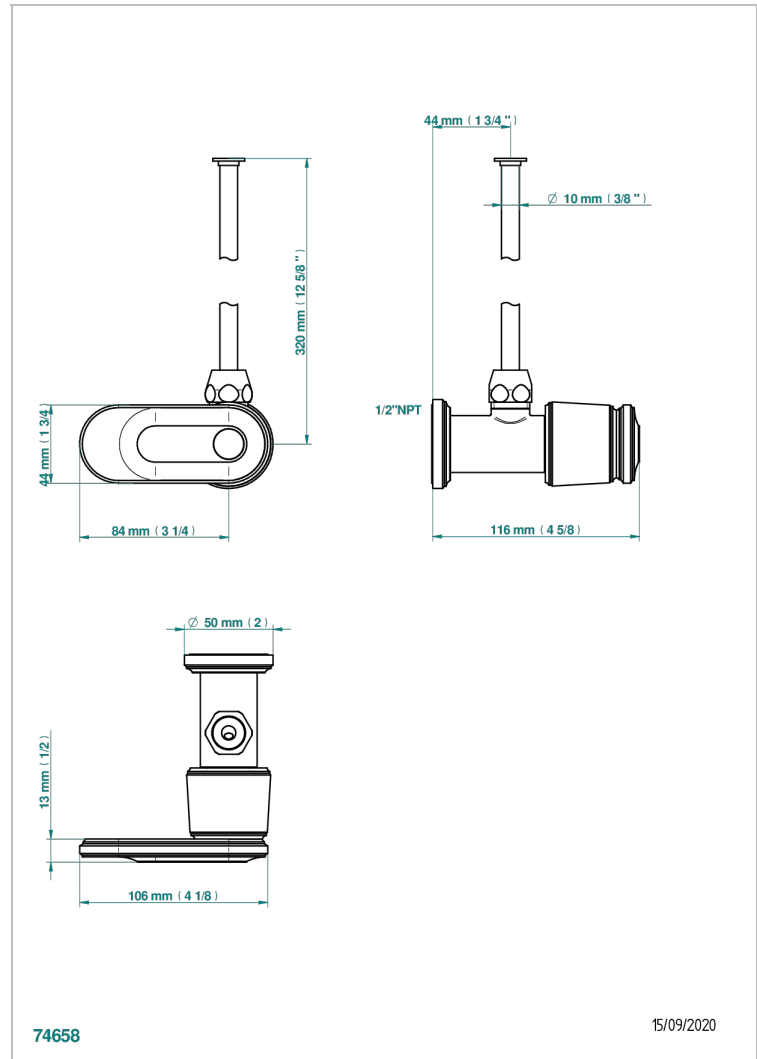

CORVAIR WITH LEVER HANDLES

U8E-181/SWC

Angle supply valve with 3/8" adaptor set for toilet

74658

15/09/2020

CHARACTERISTIC

- Corvaire with lever handles
- Angle supply valve with 3/8" adaptor set for toilet