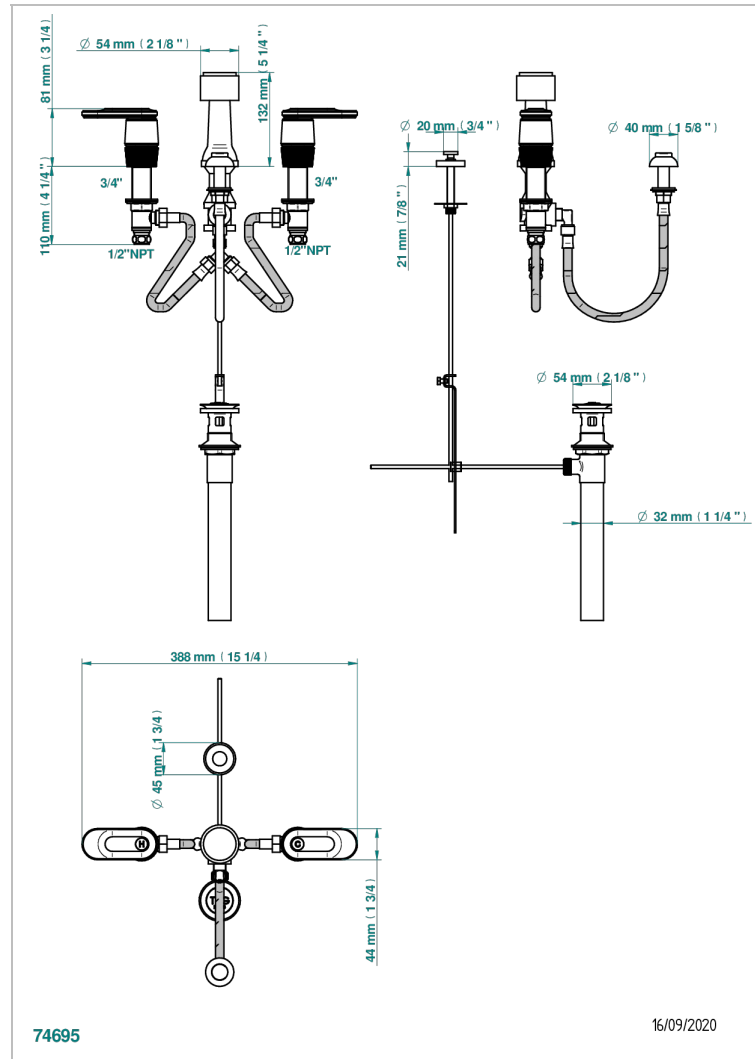

CORVAIR WITH LEVER HANDLES

U8E-207KA

Deck mounted 3-hole bidet with vertical spray, vacuum breaker and drain

CHARACTERISTIC

- ASME : ASME A112.18.1-2011/CSA B125.1-11

STANDARDS

AVAILABLE FINITIONS

Blush PVD - H62
Brass color PVD - H49
Brown bronze color PVD - F33
Chrome polished - A02
Gold color PVD - H52
Gold mat - F07

Nickel color PVD - H55
Nickel polished - B01
Polished chrome with gold inlay - GA1
Silver polished, antique - H03
Soft gold - F30
Soft matt gold - F31

Umber PVD - H66