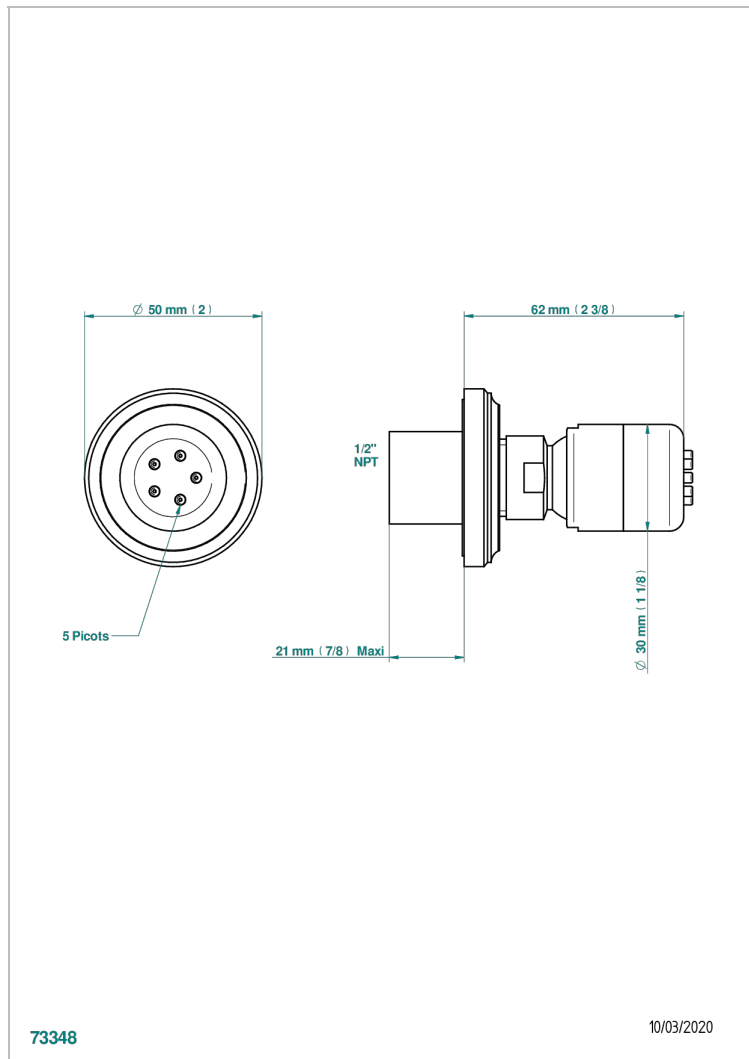

CORVAIR WITH LEVER HANDLES

U8E-290/BUS

Body spray 1/2" with Easyclean system

THG[®]
PARIS

73348

10/03/2020

CHARACTERISTIC

- Corvaire with lever handles
- Body spray 1/2" with Easyclean system