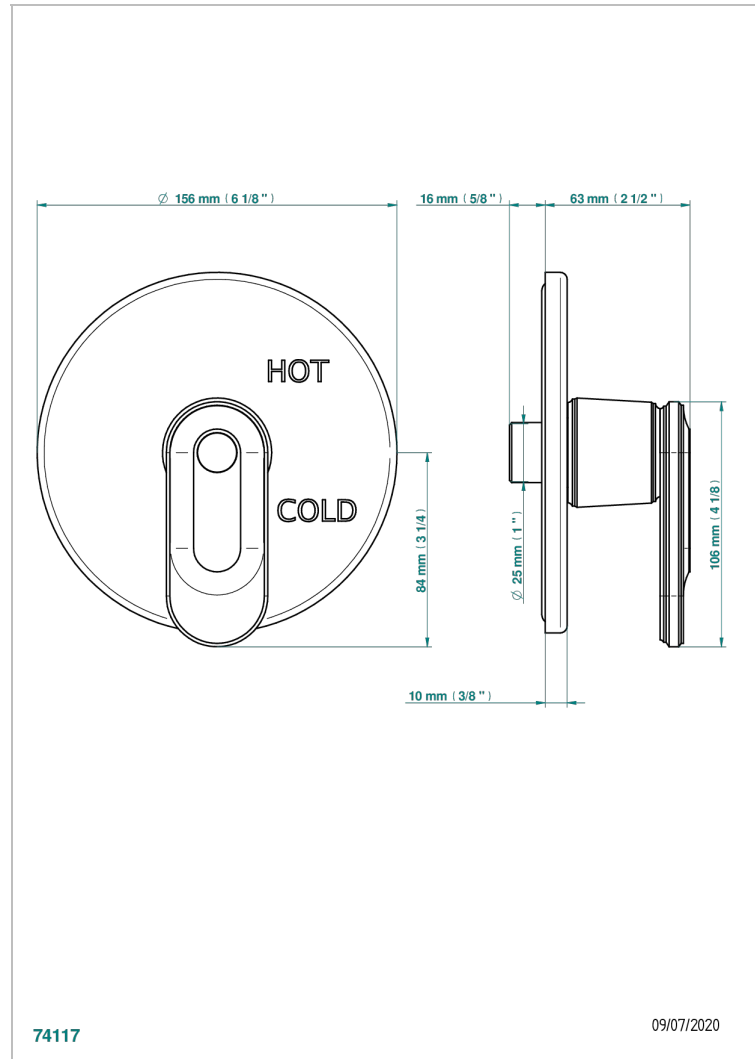

CORVAIR WITH LEVER HANDLES

U8E-320B

Trim for pressure balance valve

THG[®]
PARIS

74117

09/07/2020

CHARACTERISTIC

- Corvaire with lever handles
- Trim for pressure balance valve

RELATED SKU'S

- Ref. G00-320A 1/2 " Pressure balance valve

AVAILABLE FINITIONS

Blush PVD - H62
Brass color PVD - H49
Brown bronze color PVD - F33
Chrome polished - A02
Gold color PVD - H52
Gold mat - F07