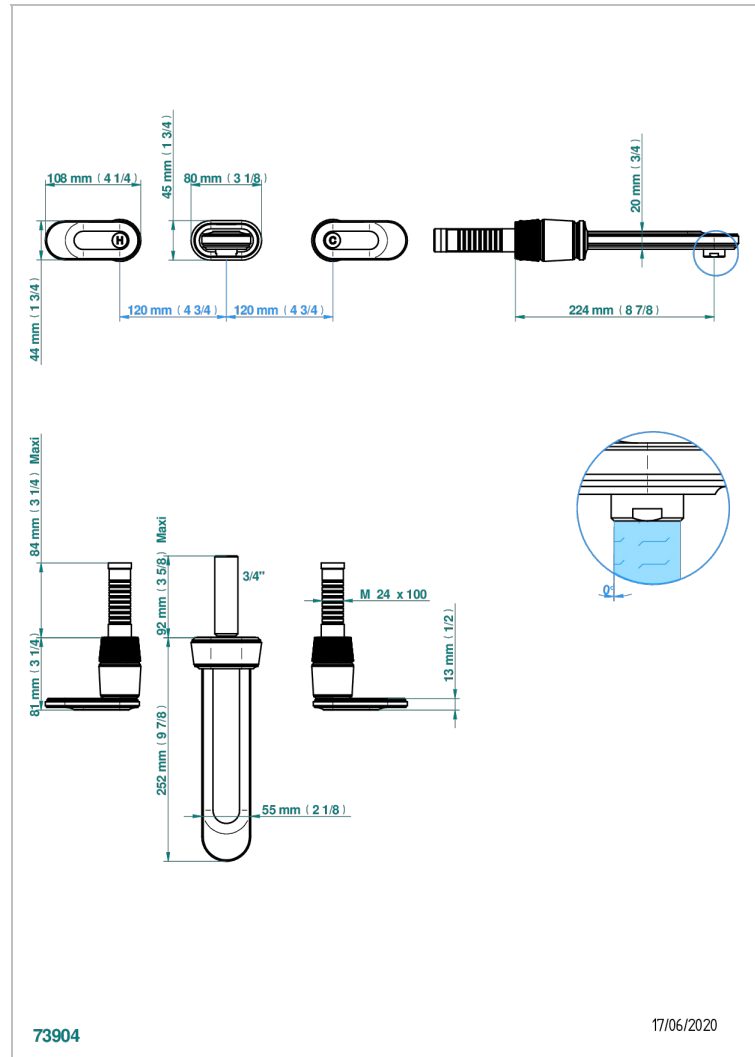

CORVAIR WITH LEVER HANDLES

U8E-41SGB

Trim for wall mounted 3-hole bath set only

CHARACTERISTIC

- Corvaire with lever handles
- Trim for wall mounted 3-hole bath set only

RELATED SKU'S

- Ref. G00-40AM/US Rough parts for wall set (one counter clockwise and one clockwise cartridges)

Umber PVD - H66