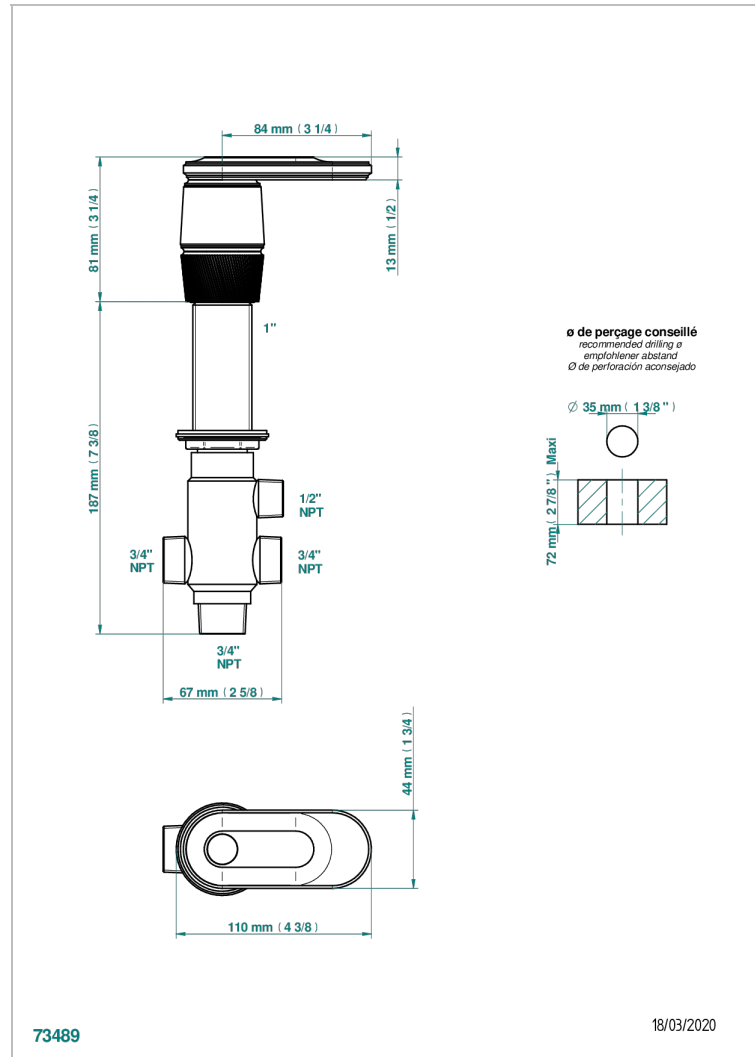

CORVAIR WITH LEVER HANDLES

U8E-504VGUS

2-function deck diverter with trim

CHARACTERISTIC

- Corvaire with lever handles
- 2-function deck diverter with trim

AVAILABLE FINITIONS

Blush PVD - H62
Brass color PVD - H49
Brown bronze color PVD - F33
Chrome polished - A02
Gold color PVD - H52
Gold mat - F07