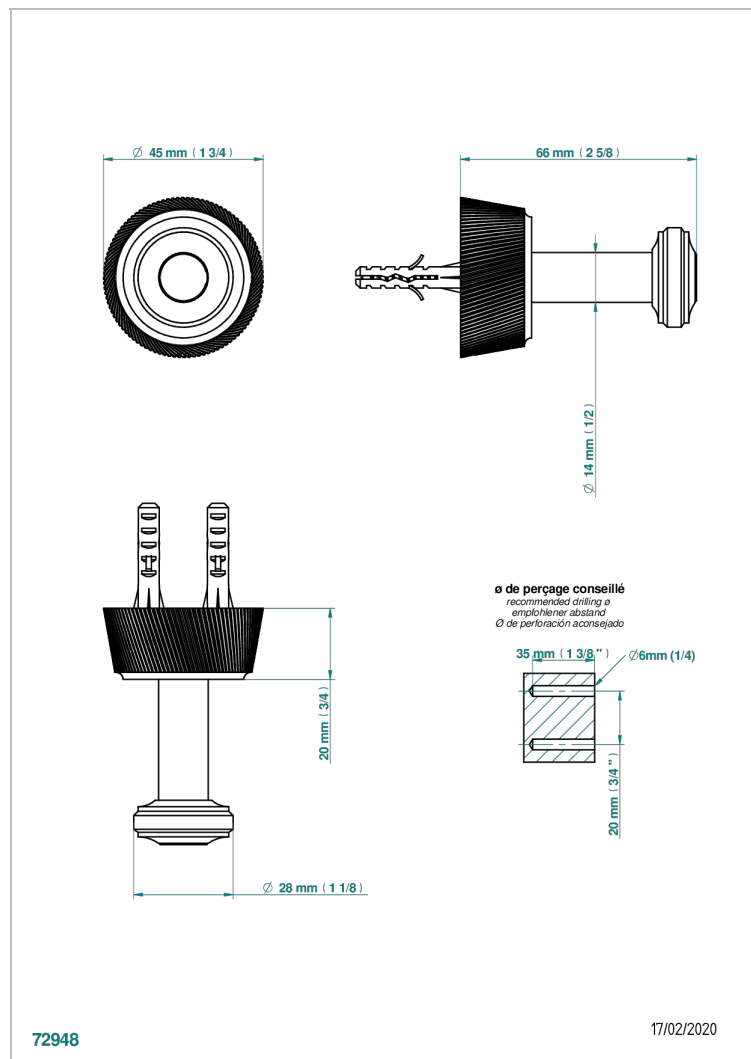

CORVAIR WITH LEVER HANDLES

U8E-517

Robe hook

72948

17/02/2020

CHARACTERISTIC

- Corvaire with lever handles
- Robe hook

AVAILABLE FINITIONS

Umber PVD - H66