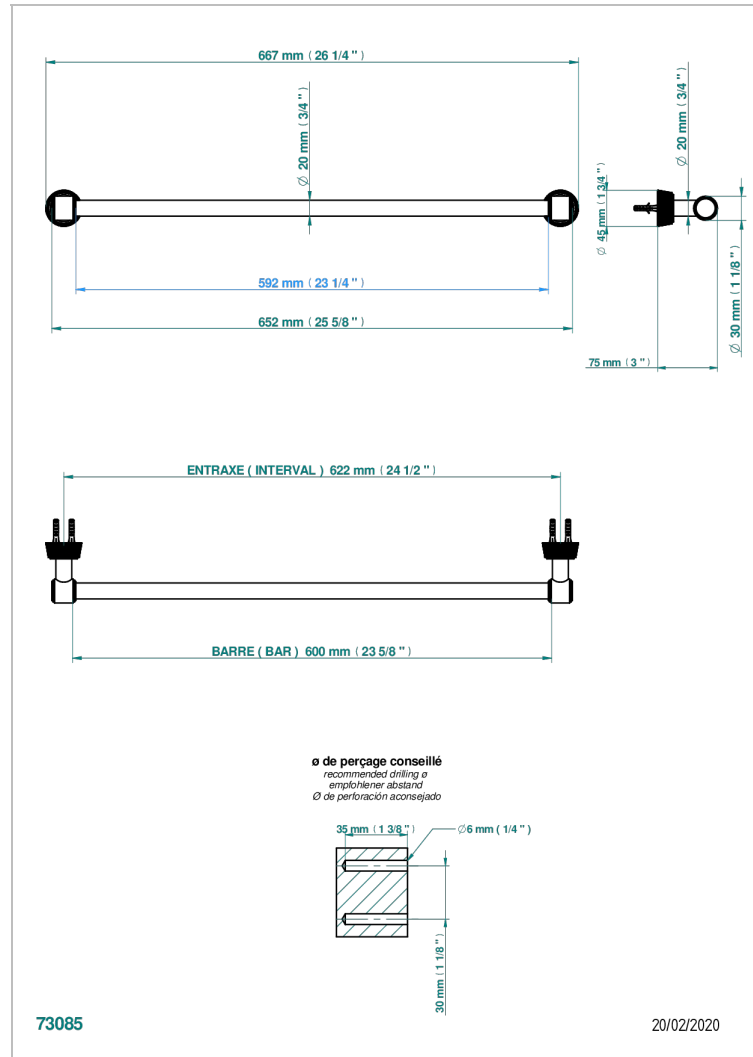

CORVAIR WITH LEVER HANDLES

U8E-520/60

Towel bar, 24" long

CHARACTERISTIC

- Corvaire with lever handles
- Towel bar, 24" long

AVAILABLE FINITIONS

Blush PVD - H62
Brass color PVD - H49
Brown bronze color PVD - F33
Chrome polished - A02
Gold color PVD - H52
Gold mat - F07