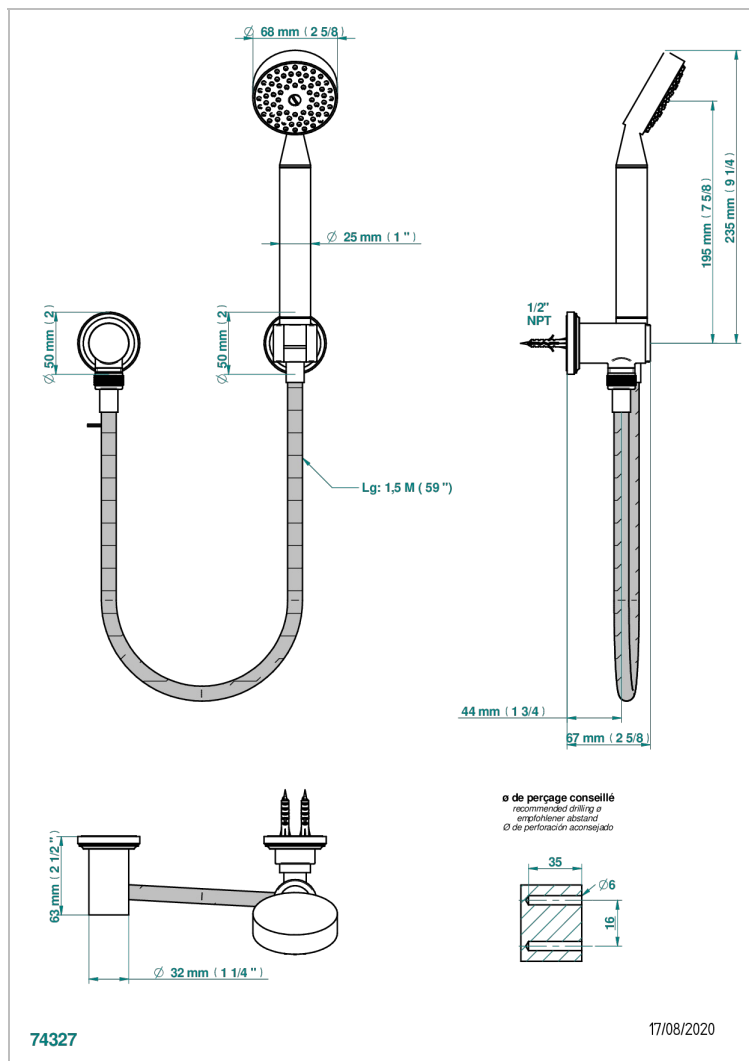

# CORVAIR WITH LEVER HANDLES

U8E-52/US

Wall mounted handshower with separate fixed hook

## CHARACTERISTIC

- Corvaire with lever handles
- Wall mounted handshower with separate fixed hook