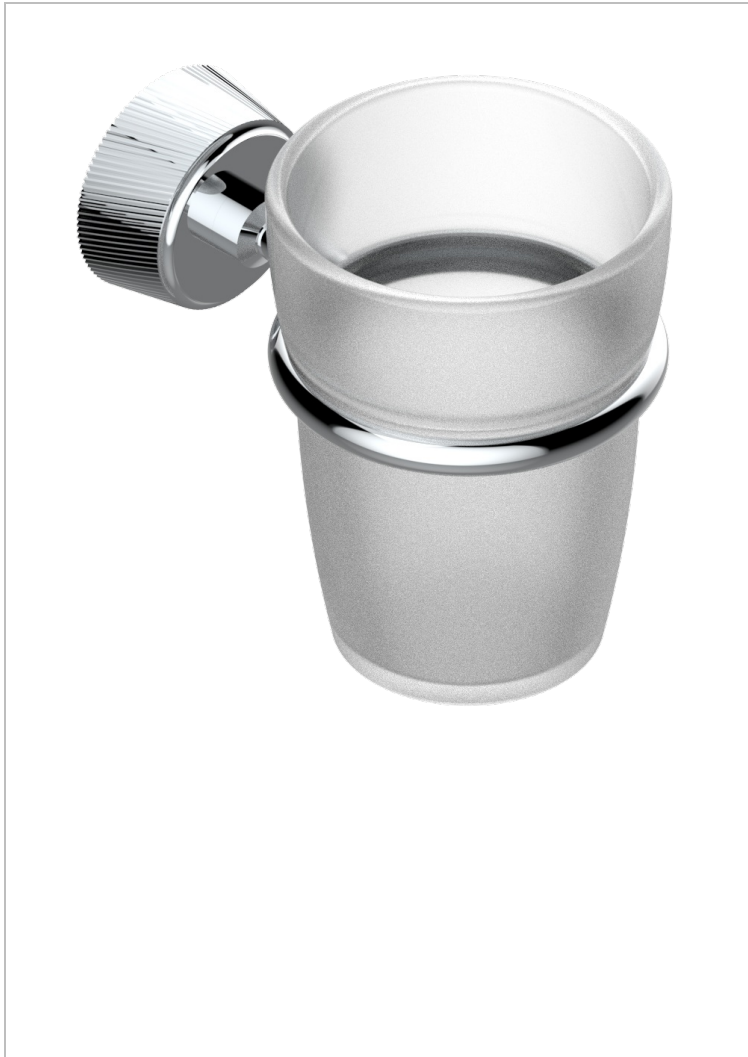

# CORVAIR WITH LEVER HANDLES

U8E-536

Tumbler holder, wall mounted

## CHARACTERISTIC

- Corvair with lever handles
- Tumbler holder, wall mounted