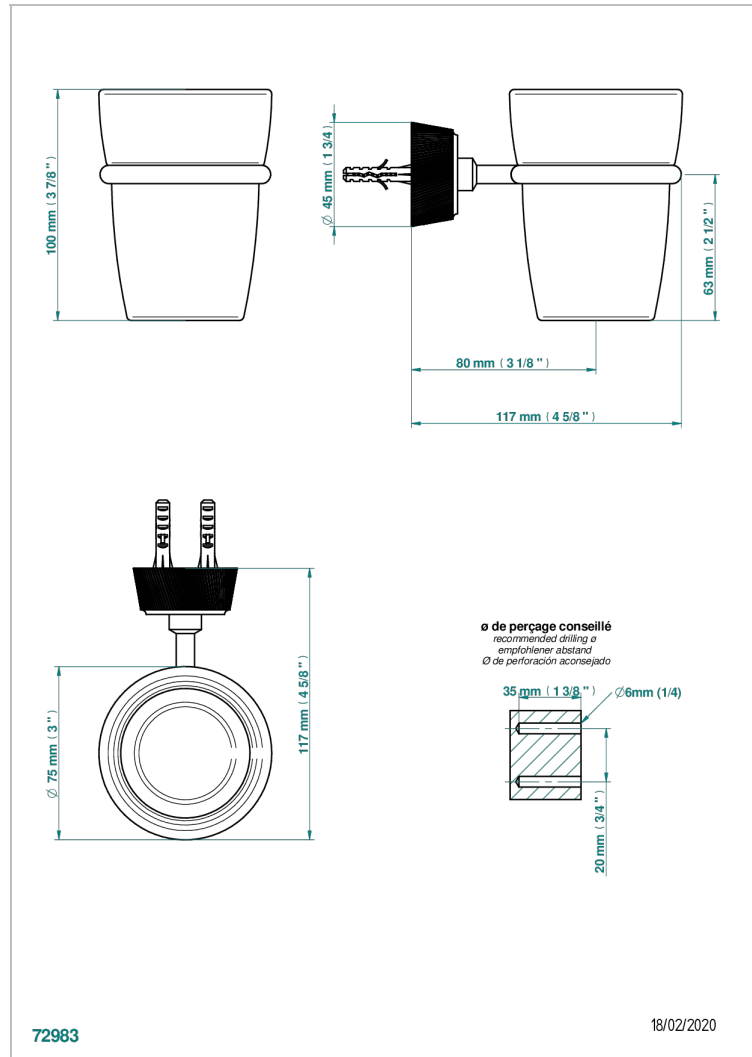

# CORVAIR WITH LEVER HANDLES

U8E-536

Tumbler holder, wall mounted

## CHARACTERISTIC

- Corvair with lever handles
- Tumbler holder, wall mounted