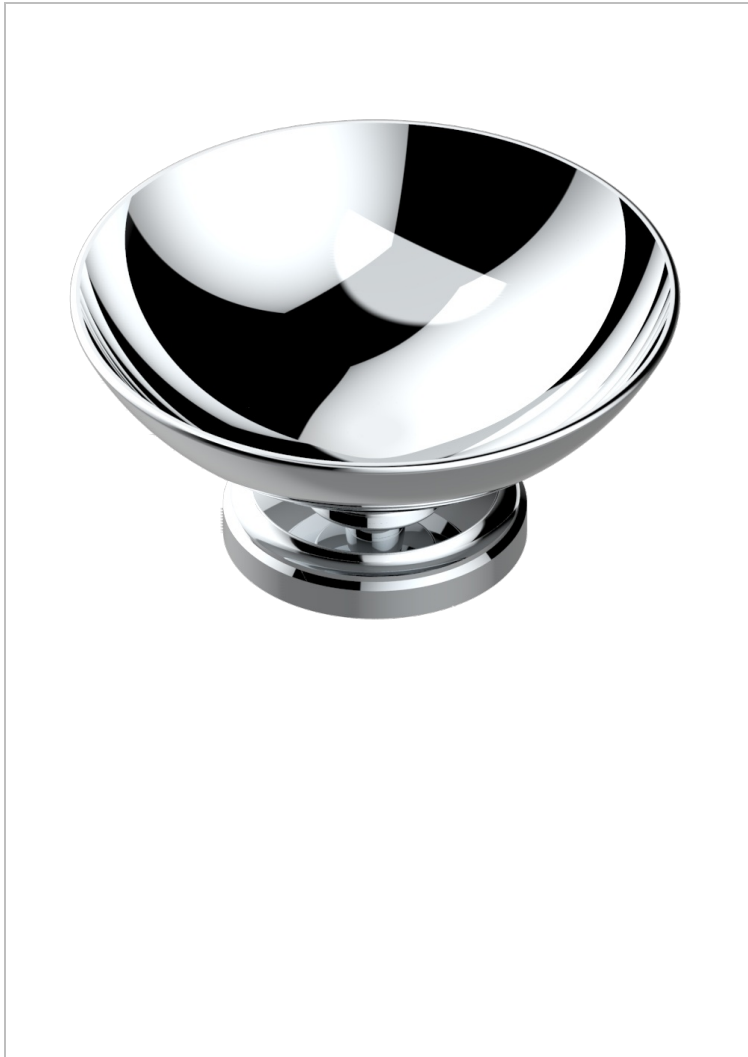

CORVAIR WITH LEVER HANDLES

U8E-544

Soap dish, freestanding , 4" diameter

THG[®]
PARIS

CHARACTERISTIC

- Corvair with lever handles
- Soap dish, freestanding , 4" diameter

AVAILABLE FINITIONS

Blush PVD - H62
Brass color PVD - H49
Brown bronze color PVD - F33
Chrome polished - A02
Gold color PVD - H52
Gold mat - F07

Gold polished - F01
Graphite PVD - H64
Light coated bronze - D01
Matt Umber PVD - H67
Matt blush PVD - H60
Matt brass color PVD - H50

Matt brown bronze color PVD - F34
Matt chrome (American satin) - C02
Matt gold color PVD - H53
Matt graphite PVD - H65
Matt nickel (American satin) - C01
Matt nickel color PVD - H56

Nickel color PVD - H55
Nickel polished - B01
Polished chrome with gold inlay - GA1
Silver polished, antique - H03
Soft gold - F30
Soft matt gold - F31

Umber PVD - H66