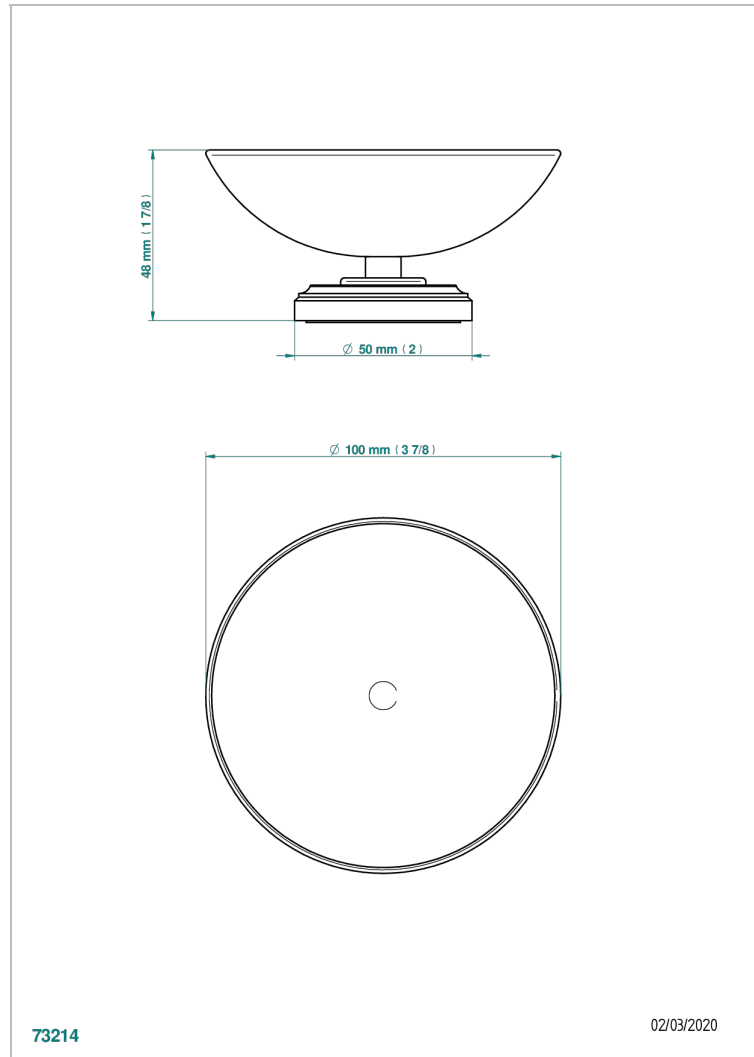

CORVAIR WITH LEVER HANDLES

U8E-544

Soap dish, freestanding , 4" diameter

THG[®]
PARIS

CHARACTERISTIC

- Corvair with lever handles
- Soap dish, freestanding , 4" diameter

AVAILABLE FINITIONS

Blush PVD - H62
Brass color PVD - H49
Brown bronze color PVD - F33
Chrome polished - A02
Gold color PVD - H52
Gold mat - F07

Nickel color PVD - H55
Nickel polished - B01
Polished chrome with gold inlay - GA1
Silver polished, antique - H03
Soft gold - F30
Soft matt gold - F31

Umber PVD - H66