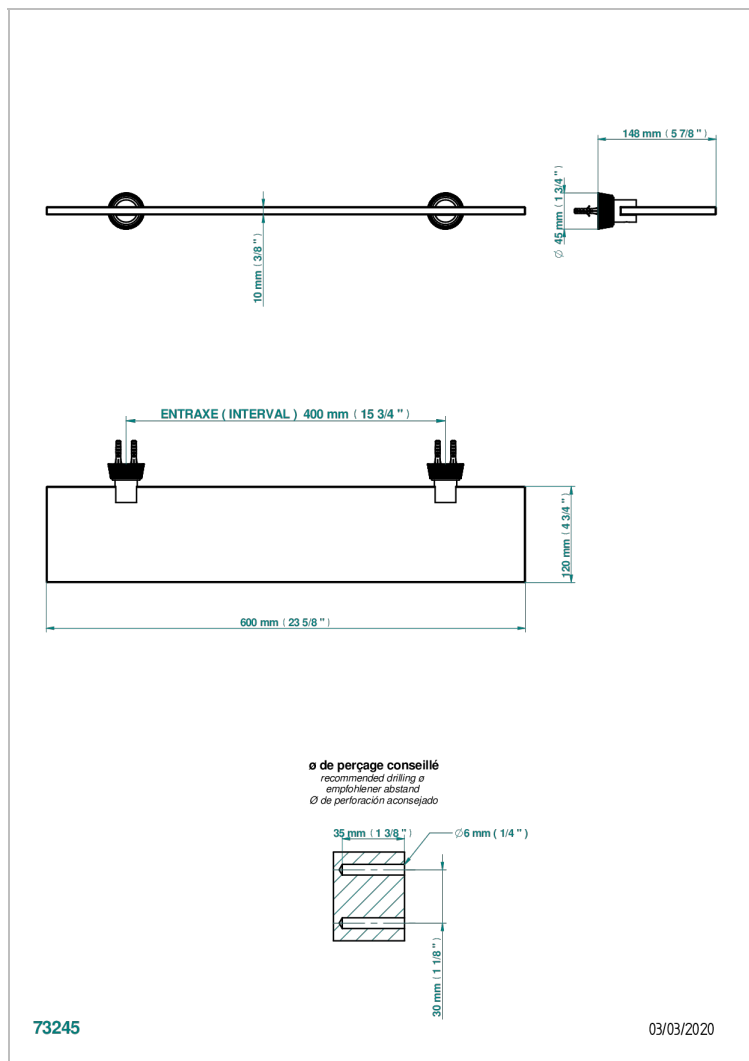

# CORVAIR WITH LEVER HANDLES

U8E-564

Glass shelf with brackets