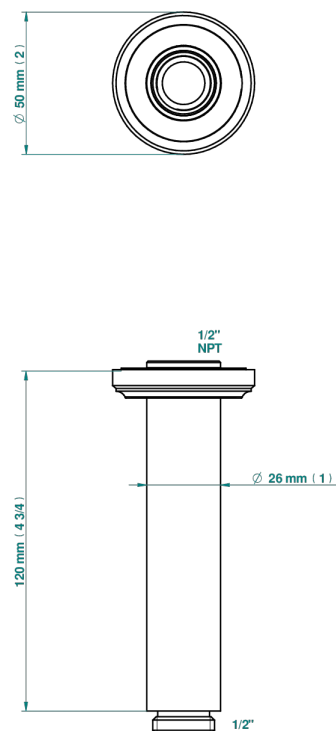

CORVAIR WITH LEVER HANDLES

U8E-82V/US

THG[®]
PARIS

Vertical shower arm ceiling mounted 1/2" connection

72862

14/02/2020

CHARACTERISTIC

- Corvaire with lever handles
- Vertical shower arm ceiling mounted 1/2" connection