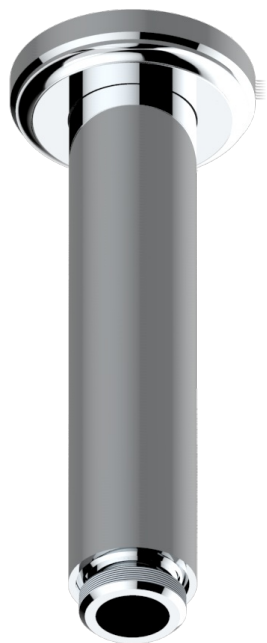

CORVAIR WITH LEVER HANDLES

U8E-82V/US

THG[®]
PARIS

Vertical shower arm ceiling mounted 1/2" connection

72862

14/02/2020

CHARACTERISTIC

- Corvaire with lever handles
- Vertical shower arm ceiling mounted 1/2" connection

AVAILABLE FINITIONS

Blush PVD - H62
Brass color PVD - H49
Brown bronze color PVD - F33
Chrome polished - A02
Gold color PVD - H52
Gold mat - F07

Gold polished - F01
Graphite PVD - H64
Light coated bronze - D01
Matt Umber PVD - H67
Matt blush PVD - H60
Matt brass color PVD - H50

Matt brown bronze color PVD - F34
Matt chrome (American satin) - C02
Matt gold color PVD - H53
Matt graphite PVD - H65
Matt nickel (American satin) - C01
Matt nickel color PVD - H56

Nickel color PVD - H55
Nickel polished - B01
Polished chrome with gold inlay - GA1
Silver polished, antique - H03
Soft gold - F30
Soft matt gold - F31

Umber PVD - H66