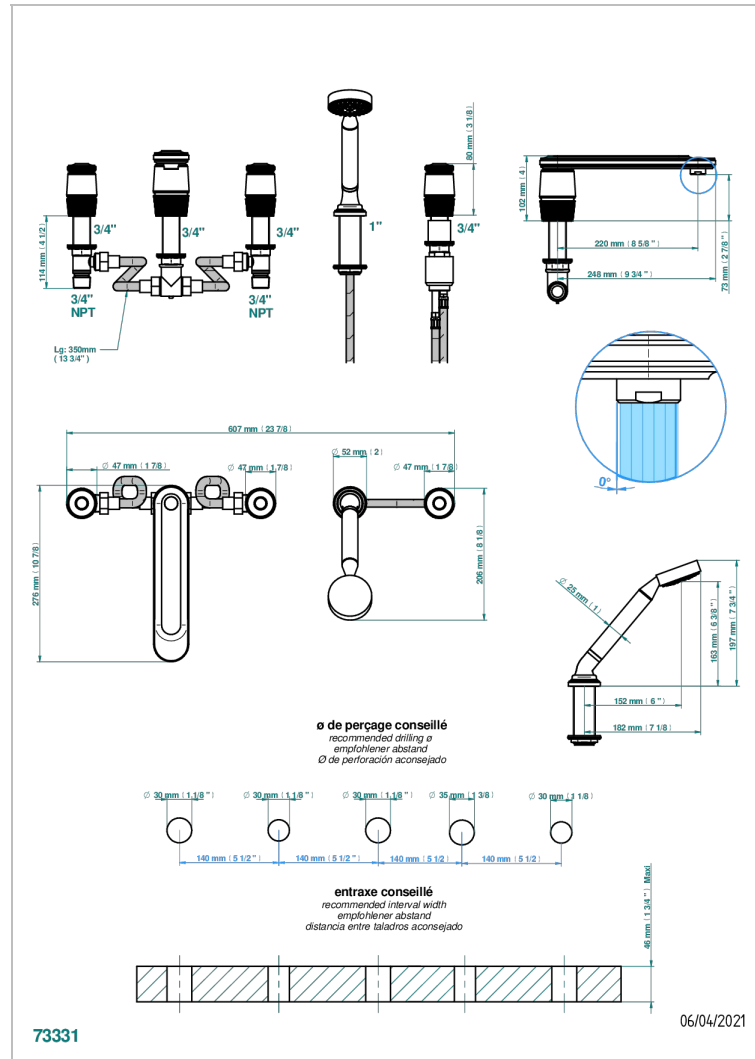

Roman tub set with 2 x 3/4" valves and rim mounted ceramic mixer with progressive cartridge and handshower

### CHARACTERISTIC

- Corvaair Portoro
- Roman tub set with 2 x 3/4" valves and rim mounted ceramic mixer with progressive cartridge and handshower