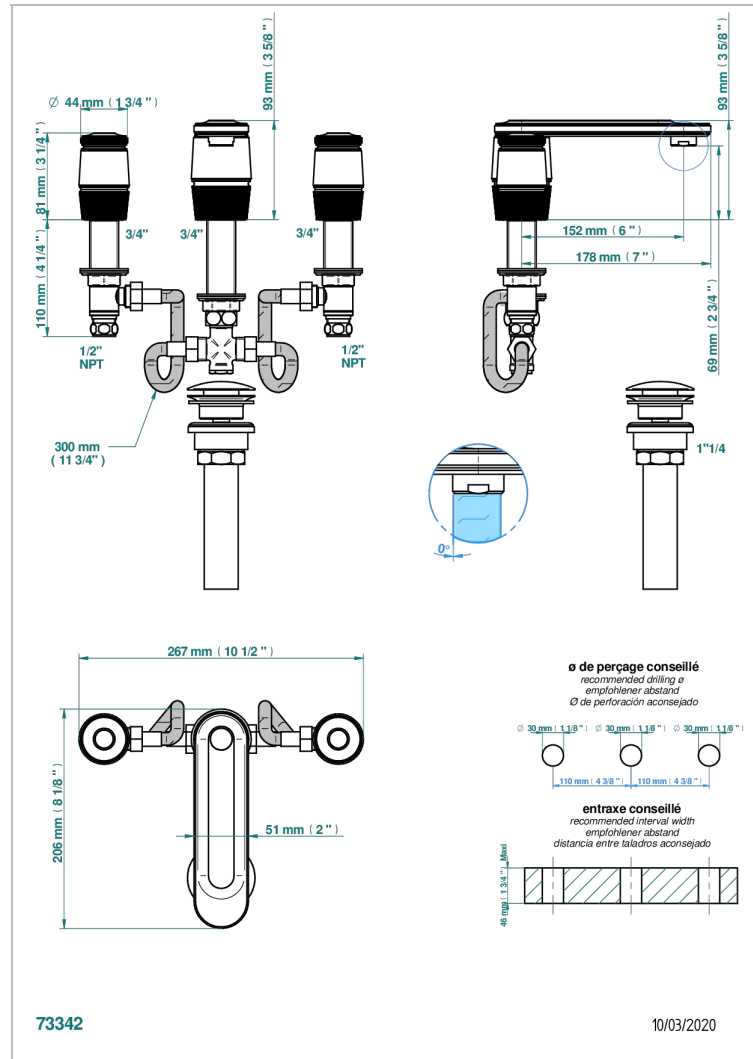

CORVAIR PORTORO

U8H-151/US

Widespread lavatory set with drain

CHARACTERISTIC

- Corvair Portoro
- Widespread lavatory set with drain

AVAILABLE FINITIONS

Blush PVD - H62
Brass color PVD - H49
Brown bronze color PVD - F33
Chrome polished - A02
Gold color PVD - H52
Gold mat - F07

Nickel color PVD - H55
Nickel polished - B01
Silver polished, antique - H03
Soft gold - F30
Soft matt gold - F31
Umber PVD - H66