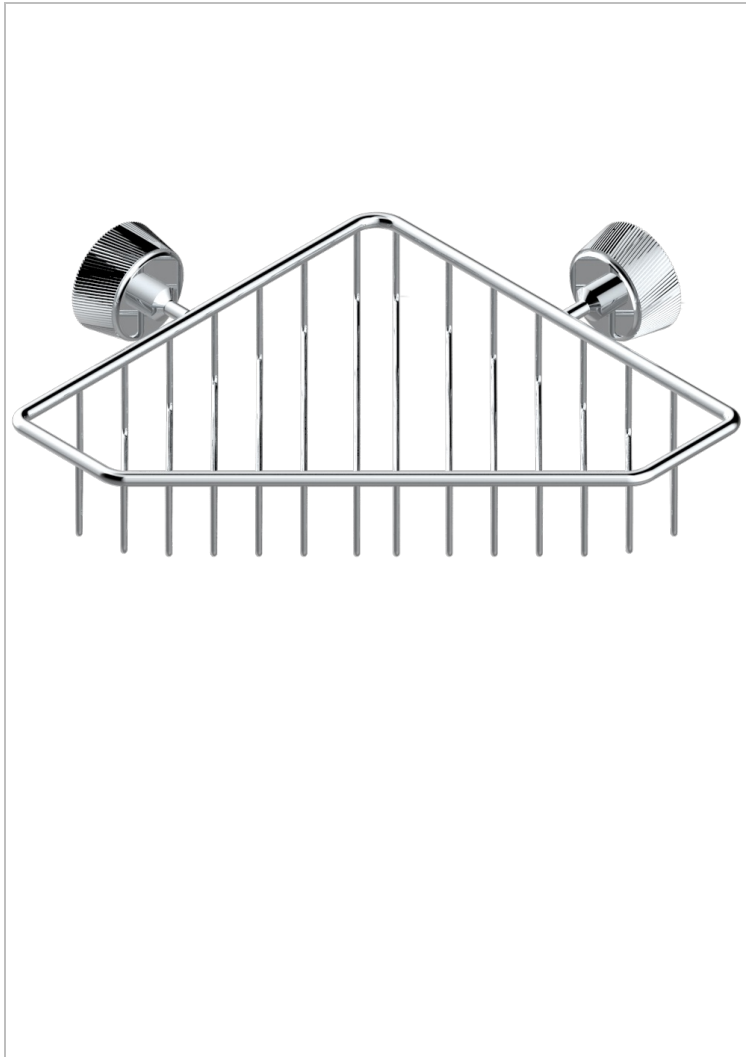

CORVAIR PORTORO

U8H-3623

Large corner soap basket, wall mounted

THG[®]
PARIS

CHARACTERISTIC

- Corvair Portoro
- Large corner soap basket, wall mounted

AVAILABLE FINITIONS

Blush PVD - H62
Brass color PVD - H49
Brown bronze color PVD - F33
Chrome polished - A02
Gold color PVD - H52
Gold mat - F07

Gold polished - F01
Graphite PVD - H64
Light coated bronze - D01
Matt Umber PVD - H67
Matt blush PVD - H60
Matt brass color PVD - H50

Matt brown bronze color PVD - F34
Matt chrome (American satin) - C02
Matt gold color PVD - H53
Matt graphite PVD - H65
Matt nickel (American satin) - C01
Matt nickel color PVD - H56

Nickel color PVD - H55
Nickel polished - B01
Silver polished, antique - H03
Soft gold - F30
Soft matt gold - F31
Umber PVD - H66