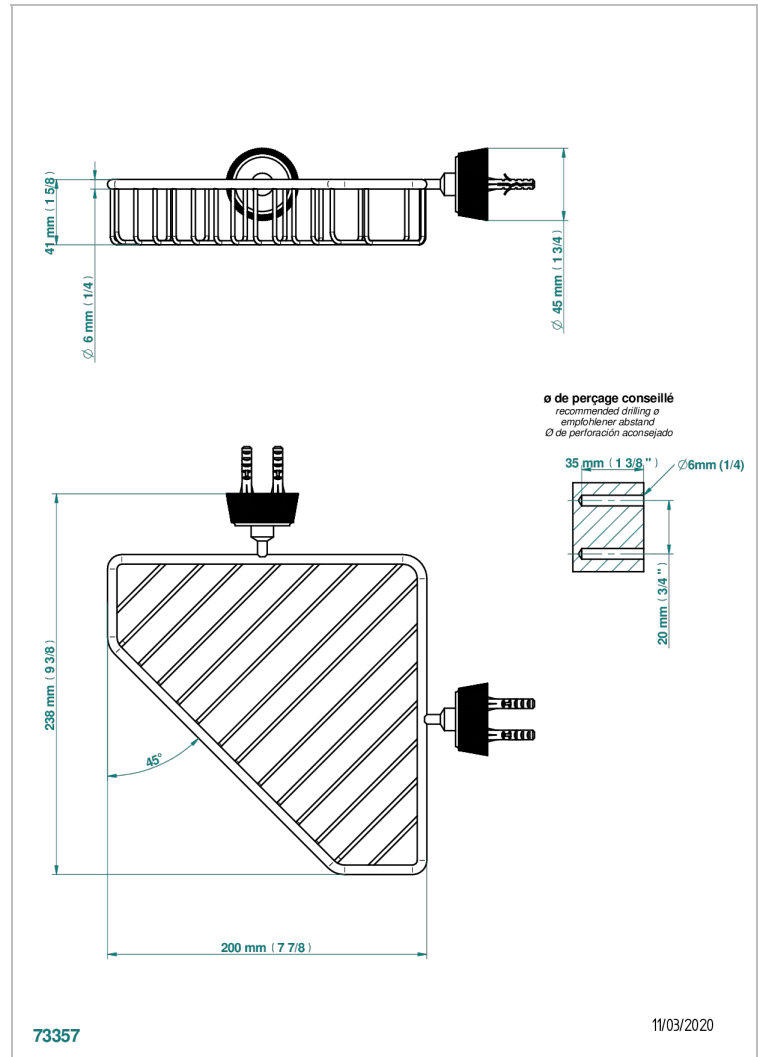

CORVAIR PORTORO

U8H-3623

Large corner soap basket, wall mounted

THG[®]
PARIS

CHARACTERISTIC

- Corvair Portoro
- Large corner soap basket, wall mounted

AVAILABLE FINITIONS

Blush PVD - H62
Brass color PVD - H49
Brown bronze color PVD - F33
Chrome polished - A02
Gold color PVD - H52
Gold mat - F07