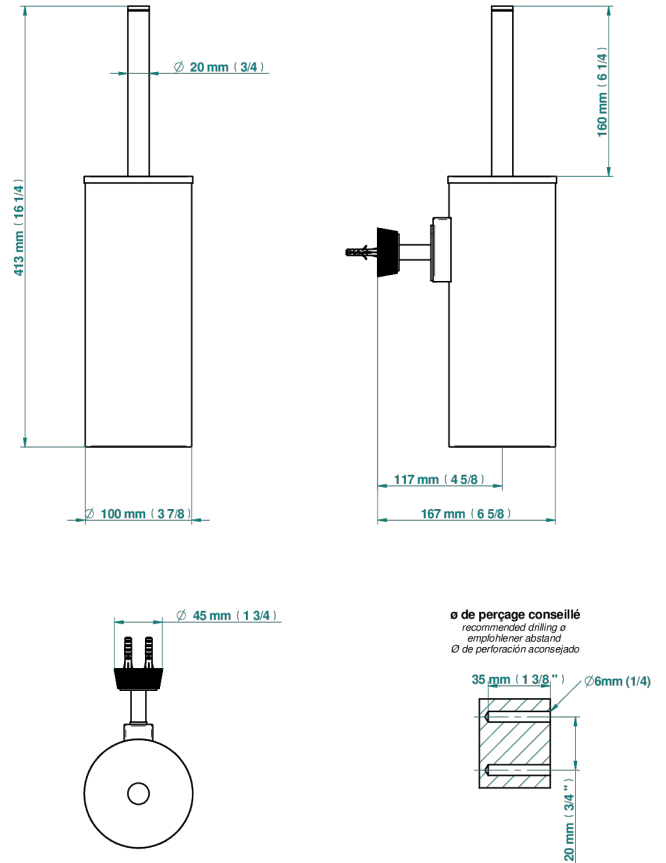

# CORVAIR PORTORO

U8H-4720C

Metal toilet brush holder with brush with cover wall mounted

THG<sup>®</sup>  
PARIS

73031

19/02/2020

## CHARACTERISTIC

- Corvaair Portoro
- Metal toilet brush holder with brush with cover wall mounted