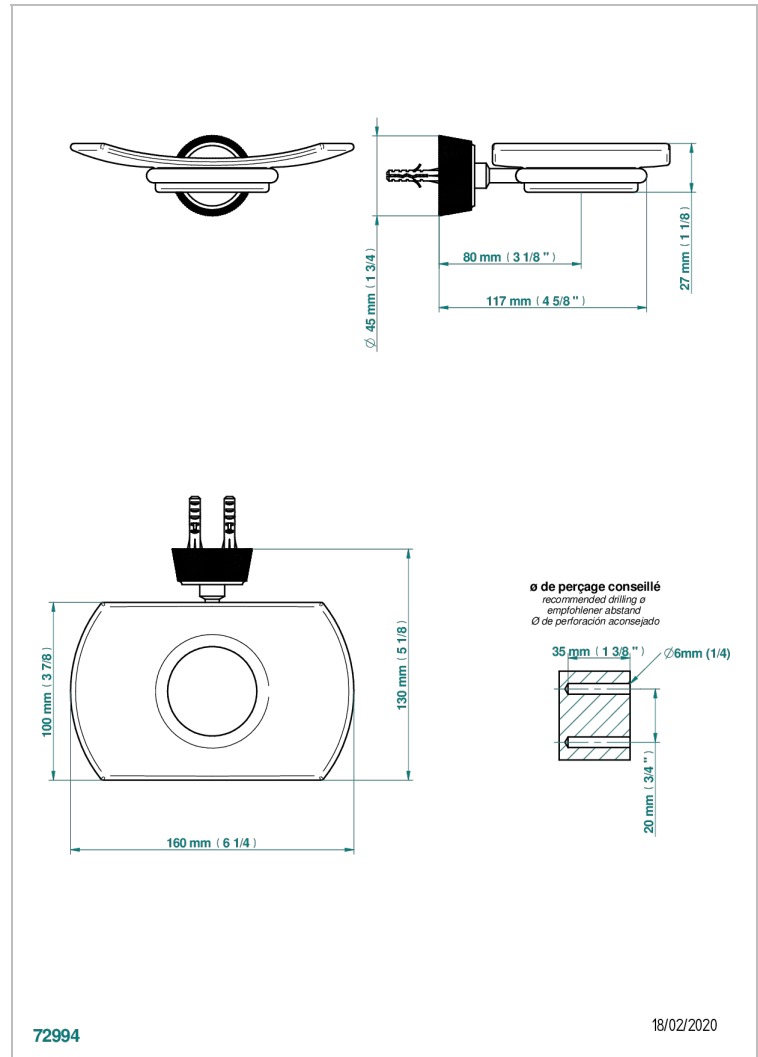

CORVAIR PORTORO

U8H-500

Glass soap dish, wall mounted

THG[®]
PARIS

CHARACTERISTIC

- Corvoir Portoro
- Glass soap dish, wall mounted

AVAILABLE FINITIONS

Blush PVD - H62
Brass color PVD - H49
Brown bronze color PVD - F33
Chrome polished - A02
Gold color PVD - H52
Gold mat - F07