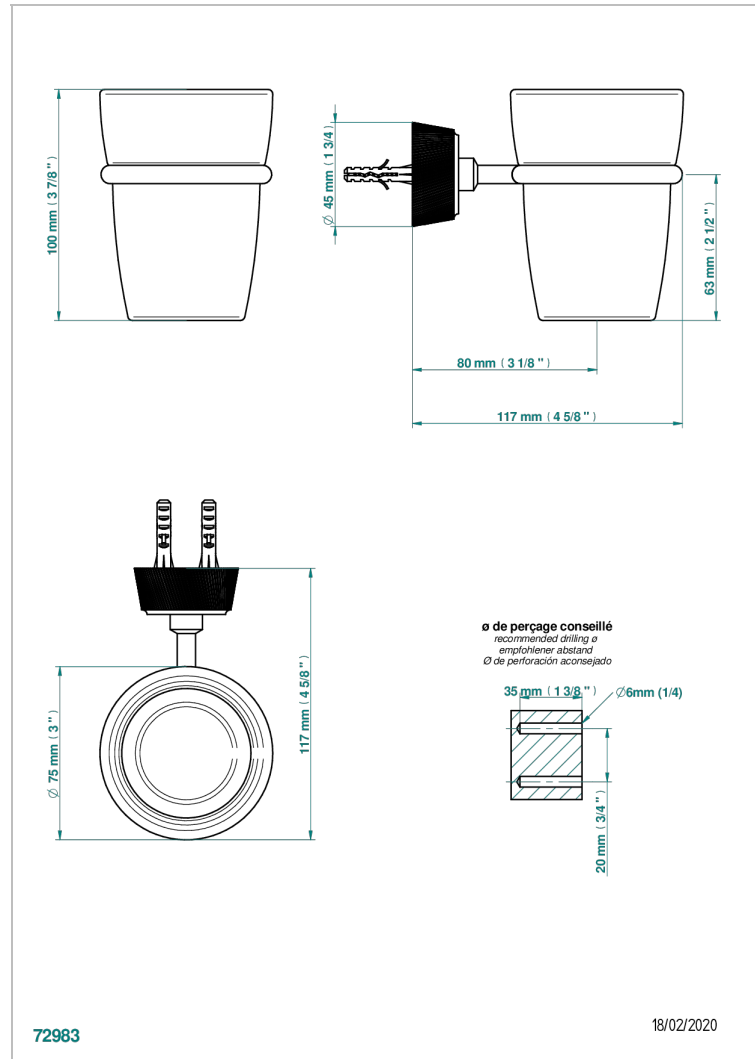

CORVAIR PORTORO

U8H-536

Tumbler holder, wall mounted

THG[®]
PARIS

CHARACTERISTIC

- Corvair Portoro
- Tumbler holder, wall mounted

AVAILABLE FINITIONS

Blush PVD - H62
Brass color PVD - H49
Brown bronze color PVD - F33
Chrome polished - A02
Gold color PVD - H52
Gold mat - F07

Nickel color PVD - H55
Nickel polished - B01
Silver polished, antique - H03
Soft gold - F30
Soft matt gold - F31
Umber PVD - H66