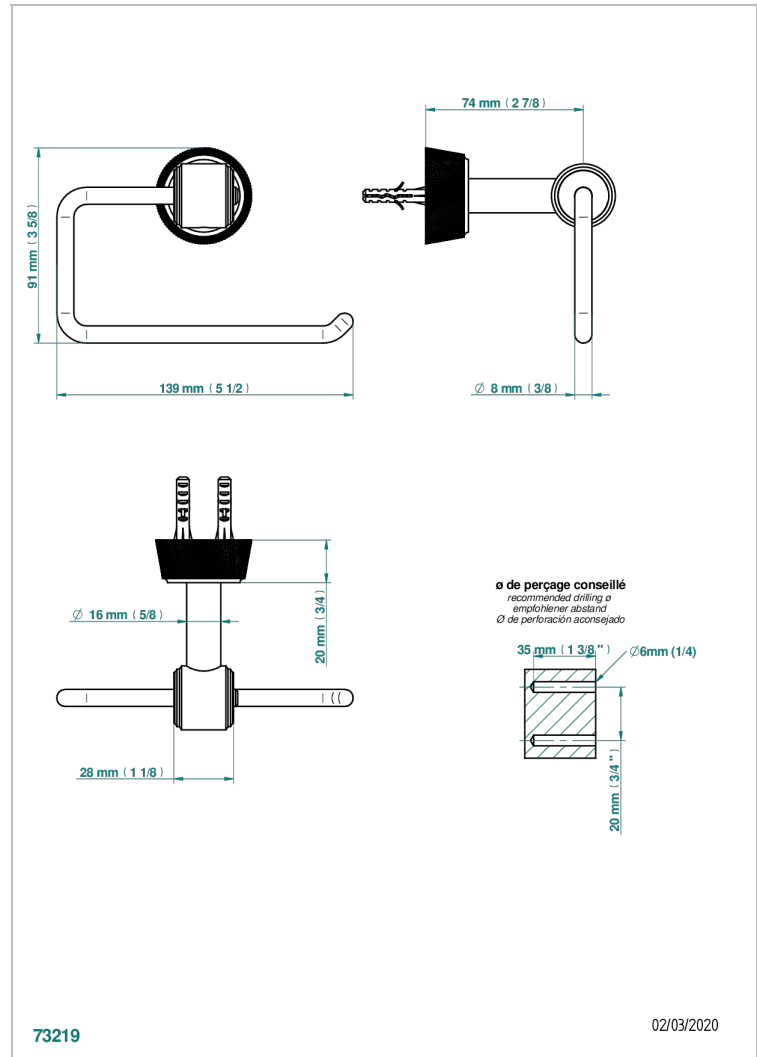

CORVAIR PORTORO

U8H-538A

Toilet paper holder, single mount without cover

THG[®]
PARIS

CHARACTERISTIC

- Corvaair Portoro
- Toilet paper holder, single mount without cover

AVAILABLE FINITIONS

Blush PVD - H62
Brass color PVD - H49
Brown bronze color PVD - F33
Chrome polished - A02
Gold color PVD - H52
Gold mat - F07

Nickel color PVD - H55
Nickel polished - B01
Silver polished, antique - H03
Soft gold - F30
Soft matt gold - F31
Umber PVD - H66