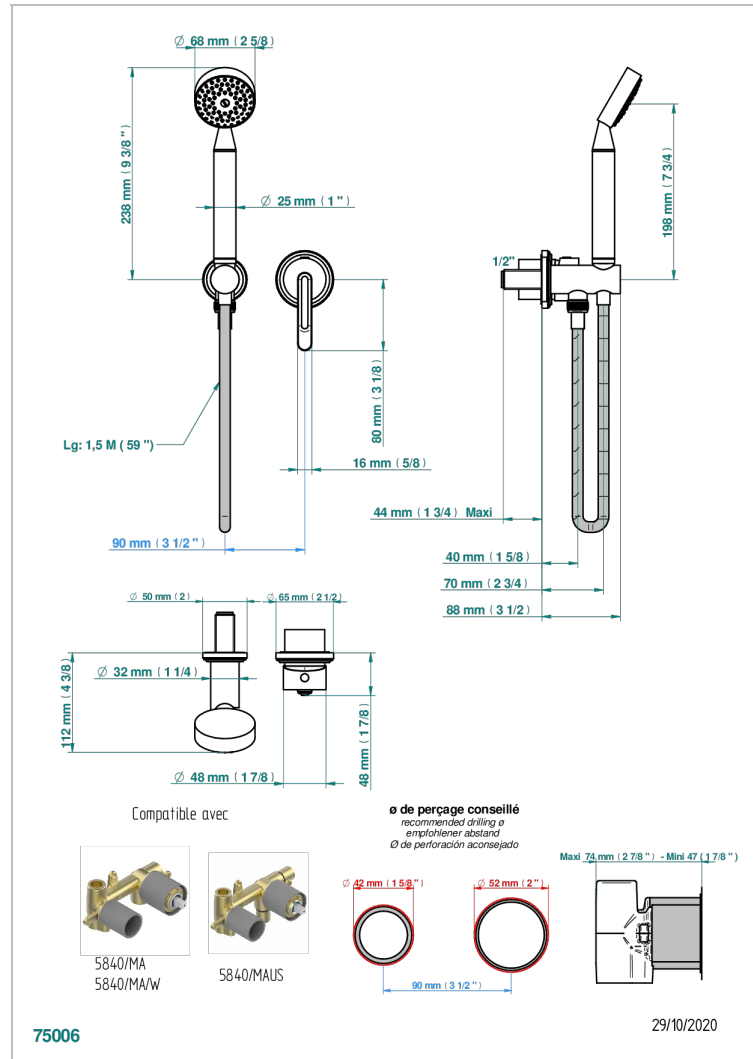

# CORVAIR PORTORO

U8H-6561B

Trim only for wall mixer with complete handshower on hook

## CHARACTERISTIC

- Corvaair Portoro
- Trim only for wall mixer with complete handshower on hook

## TECHNICAL SPECS

- Recommandé : 3 bars (max. 5 bars) - Advised : 43,5 psi (max. 72 psi)
- 9,5 l/min à 3 bars (2.5 gpm at 43.5 psi)

## RELATED SKU'S

- Ref. G00-5840/MA Rough parts for concealed wall-mounted mixer with 1/2" outlet