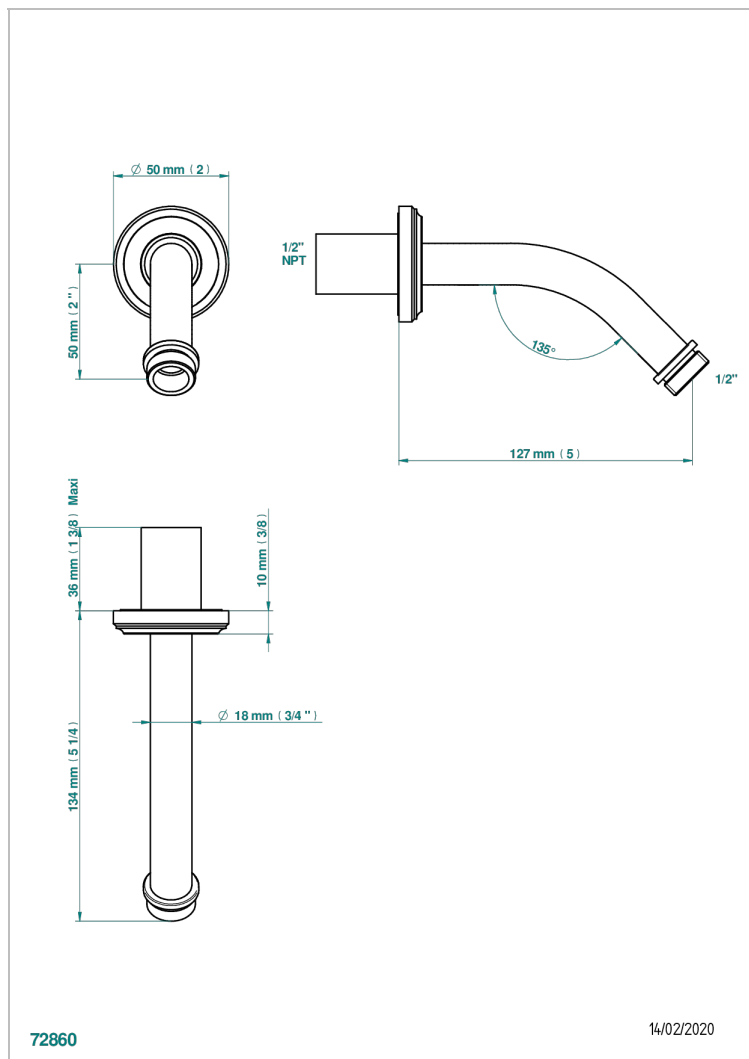

CORVAIR PORTORO

U8H-82/US

Horizontal shower arm, 45°, lg: 4" 3/4

THG[®]
PARIS

72860

14/02/2020

CHARACTERISTIC

- Corvair Portoro
- Horizontal shower arm, 45°, lg: 4" 3/4