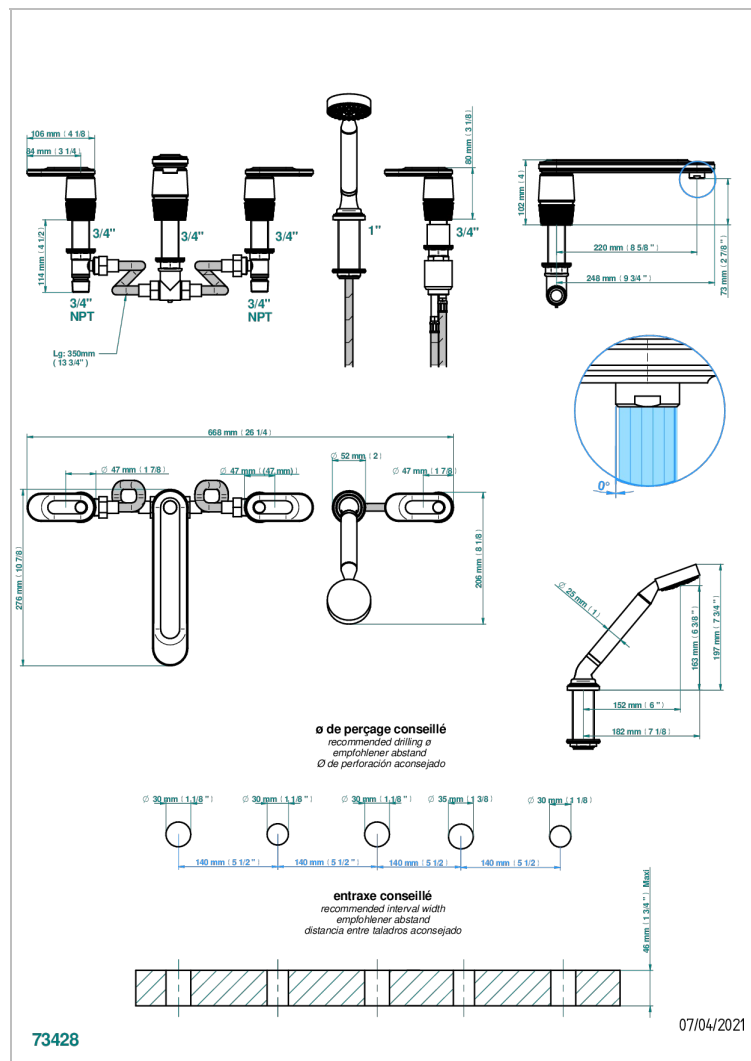

CORVAIR PORTORO WITH LEVER HANDLES

U8J-1132SGUS

Roman tub set with 2 x 3/4" valves and rim mounted ceramic mixer with progressive cartridge and handshower

CHARACTERISTIC

- Corvaair Portoro with lever handles
- Roman tub set with 2 x 3/4" valves and rim mounted ceramic mixer with progressive cartridge and handshower