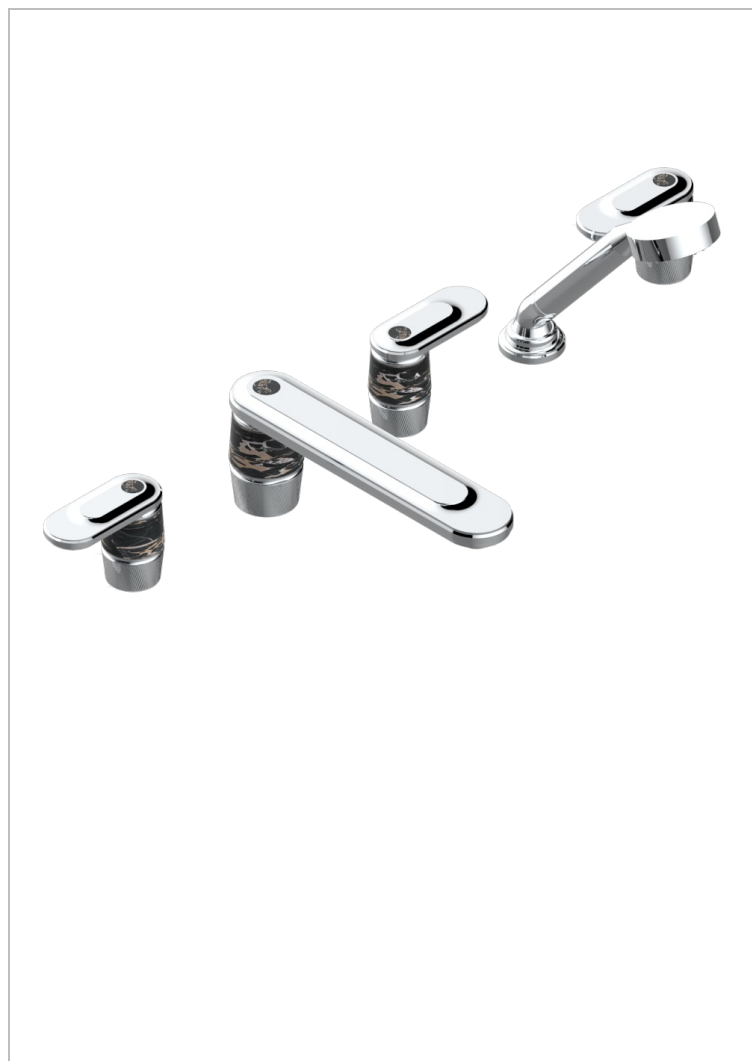

CORVAIR PORTORO WITH LEVER HANDLES

U8J-1132SGUS

Roman tub set with 2 x 3/4" valves and rim mounted ceramic mixer with progressive cartridge and handshower

CHARACTERISTIC

- Corvaair Portoro with lever handles
- Roman tub set with 2 x 3/4" valves and rim mounted ceramic mixer with progressive cartridge and handshower

AVAILABLE FINITIONS

Blush PVD - H62
Brass color PVD - H49
Brown bronze color PVD - F33
Chrome polished - A02
Gold color PVD - H52
Gold mat - F07

Gold polished - F01
Graphite PVD - H64
Light coated bronze - D01
Matt Umber PVD - H67
Matt blush PVD - H60
Matt brass color PVD - H50

Matt brown bronze color PVD - F34
Matt chrome (American satin) - C02
Matt gold color PVD - H53
Matt graphite PVD - H65
Matt nickel (American satin) - C01
Matt nickel color PVD - H56

Nickel color PVD - H55
Nickel polished - B01
Silver polished, antique - H03
Soft gold - F30
Soft matt gold - F31
Umber PVD - H66