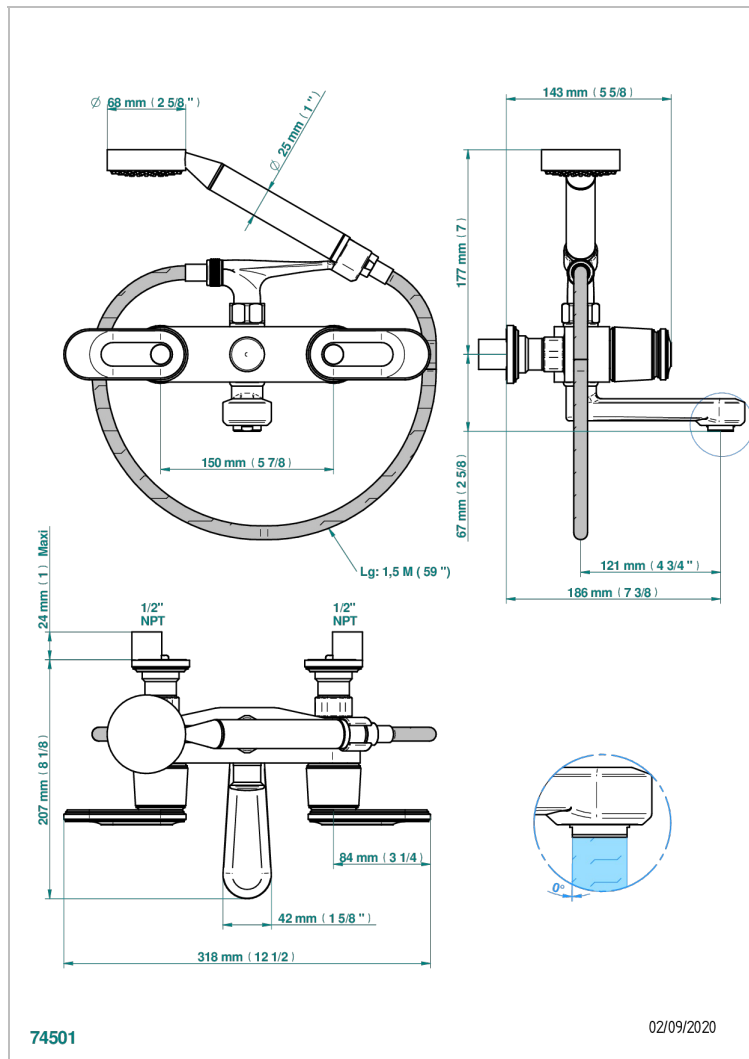

# CORVAIR PORTORO WITH LEVER HANDLES

U8J-13B/US

Exposed tub filler with cradle handshower, wall mounted