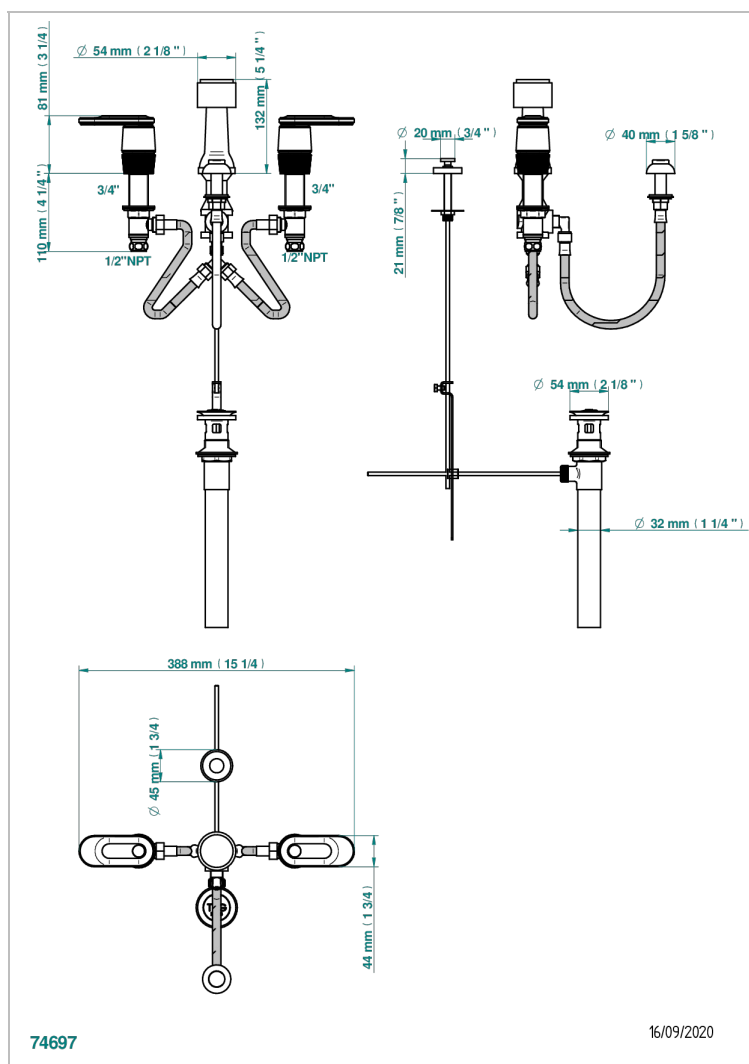

# CORVAIR PORTORO WITH LEVER HANDLES

U8J-207KA

Deck mounted 3-hole bidet with vertical spray, vacuum breaker and drain