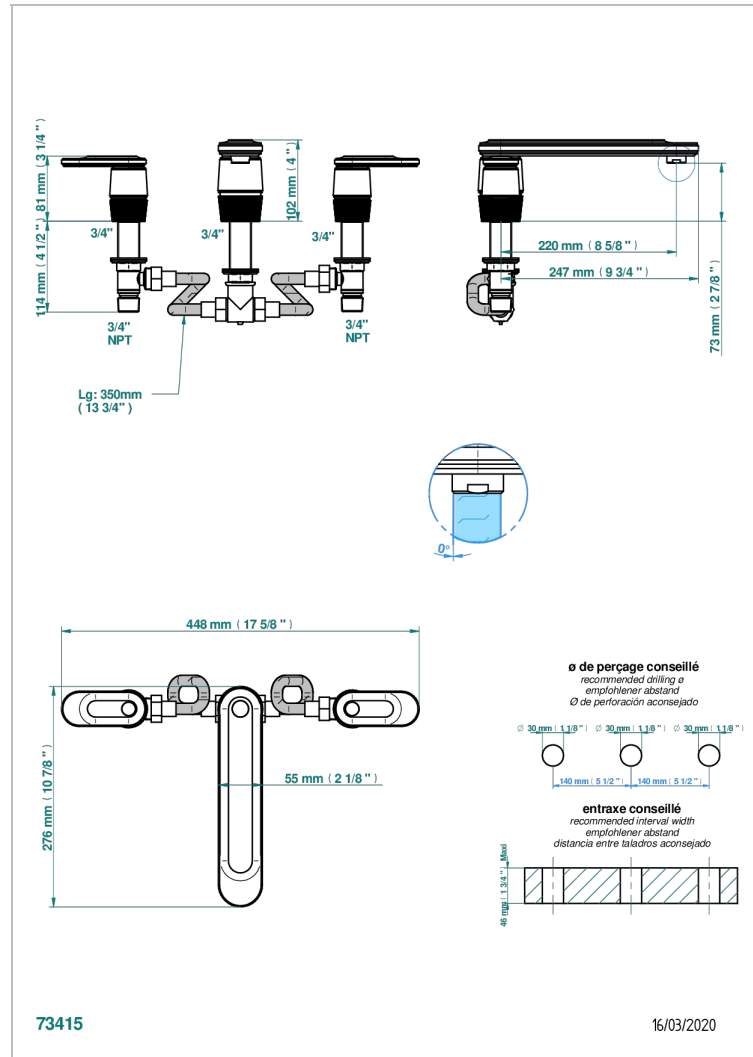

CORVAIR PORTORO WITH LEVER

U8J-25SG

Rim mounted 3-hole bath mixer, super goliath spout

CHARACTERISTIC

- ACS : 18ACCLY403
- NF : NF EN 200 - IID/A - Chrome

STANDARDS

AVAILABLE FINITIONS

Blush PVD - H62
Brass color PVD - H49
Brown bronze color PVD - F33
Gold color PVD - H52
Graphite PVD - H64
Lacquered antique silver (coated) - H03