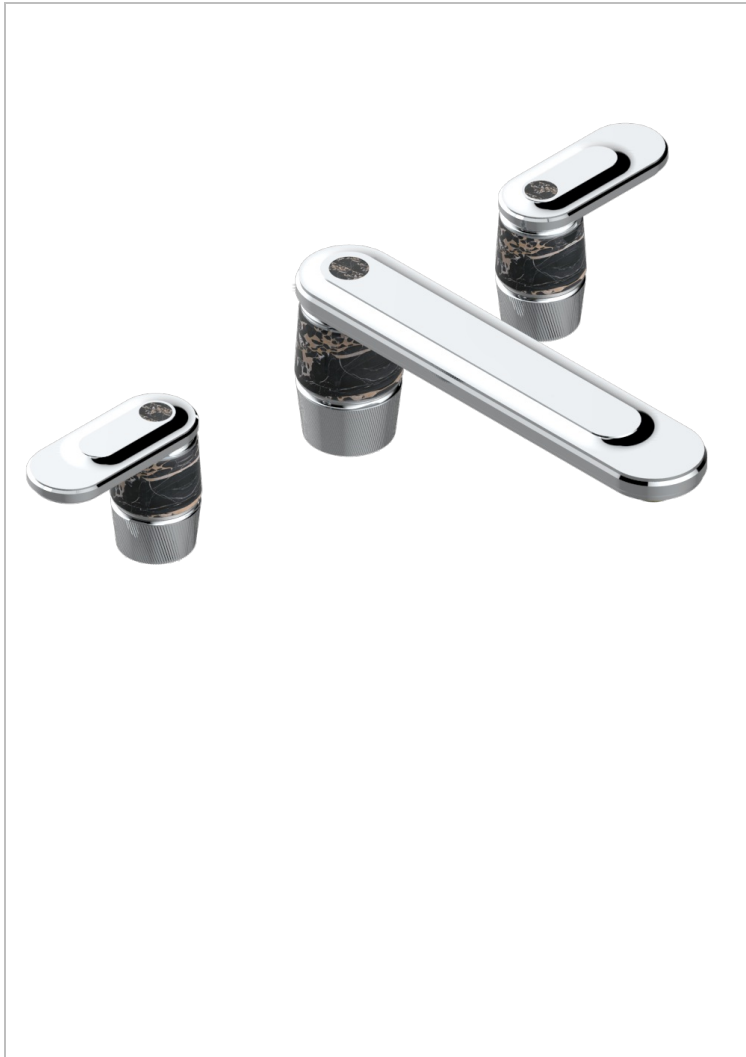

CORVAIR PORTORO WITH LEVER

U8J-25SG

Rim mounted 3-hole bath mixer, super goliath spout

CHARACTERISTIC

- ACS : 18ACCLY403
- NF : NF EN 200 - IID/A - Chrome

STANDARDS

AVAILABLE FINITIONS

Blush PVD - H62
Brass color PVD - H49
Brown bronze color PVD - F33
Gold color PVD - H52
Graphite PVD - H64
Lacquered antique silver (coated) - H03

Lacquered light bronze - D01
Matt Umber PVD - H67
Matt blush PVD - H60
Matt brass color PVD - H50
Matt brown bronze color PVD - F34
Matt chrome - C02

Matt gold - F07
Matt gold color PVD - H53
Matt graphite PVD - H65
Matt nickel (color finish) - C01
Matt nickel color PVD - H56
Nickel color PVD - H55

Polished chrome (color finish) - A02
Polished gold (color finish) - F01
Polished nickel - B01
Soft gold - F30
Soft matt gold - F31
Umber PVD - H66