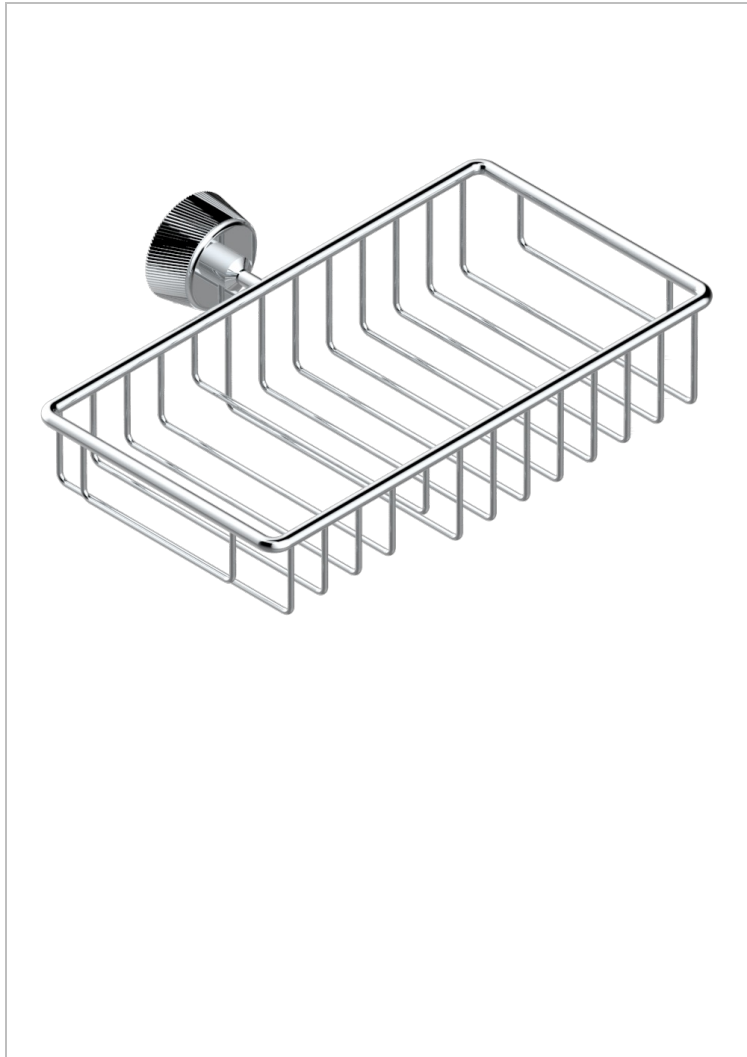

CORVAIR PORTORO WITH LEVER HANDLES

U8J-2620

Soap and sponge holder, wall mounted

THG[®]
PARIS

CHARACTERISTIC

- Corvair Portoro with lever handles
- Soap and sponge holder, wall mounted

AVAILABLE FINITIONS

Blush PVD - H62
Brass color PVD - H49
Brown bronze color PVD - F33
Chrome polished - A02
Gold color PVD - H52
Gold mat - F07

Gold polished - F01
Graphite PVD - H64
Light coated bronze - D01
Matt Umber PVD - H67
Matt blush PVD - H60
Matt brass color PVD - H50

Matt brown bronze color PVD - F34
Matt chrome (American satin) - C02
Matt gold color PVD - H53
Matt graphite PVD - H65
Matt nickel (American satin) - C01
Matt nickel color PVD - H56

Nickel color PVD - H55
Nickel polished - B01
Silver polished, antique - H03
Soft gold - F30
Soft matt gold - F31
Umber PVD - H66