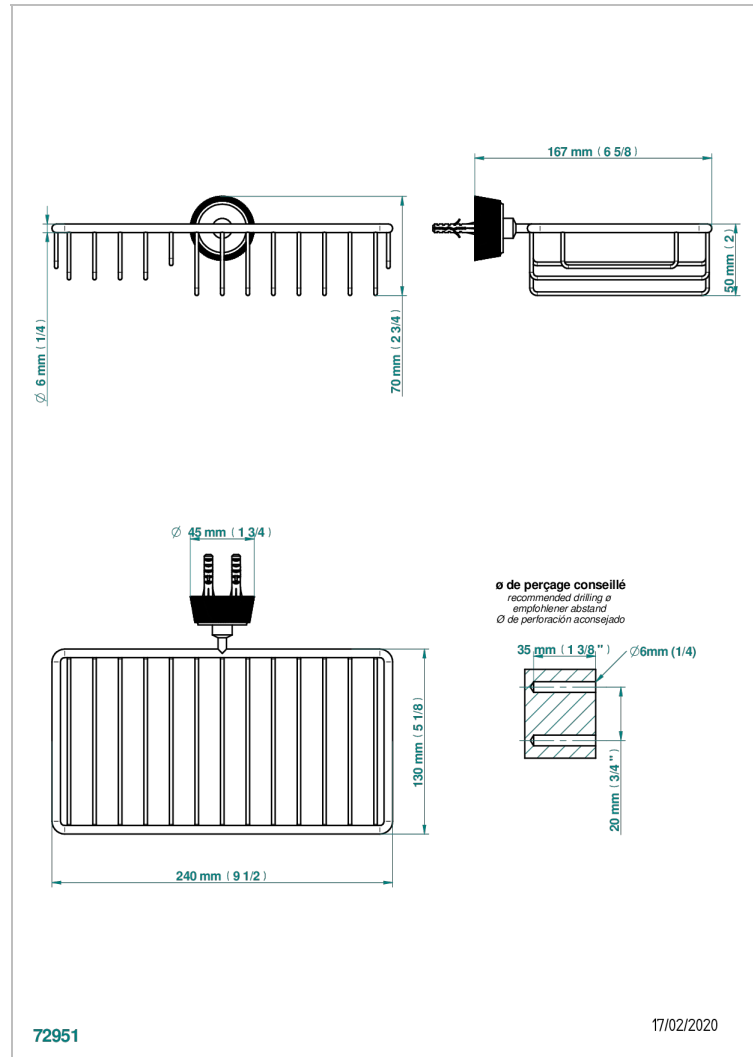

CORVAIR PORTORO WITH LEVER HANDLES

U8J-2620

Soap and sponge holder, wall mounted

THG[®]
PARIS

CHARACTERISTIC

- Corvair Portoro with lever handles
- Soap and sponge holder, wall mounted

AVAILABLE FINITIONS

Blush PVD - H62
Brass color PVD - H49
Brown bronze color PVD - F33
Chrome polished - A02
Gold color PVD - H52
Gold mat - F07

Nickel color PVD - H55
Nickel polished - B01
Silver polished, antique - H03
Soft gold - F30
Soft matt gold - F31
Umber PVD - H66