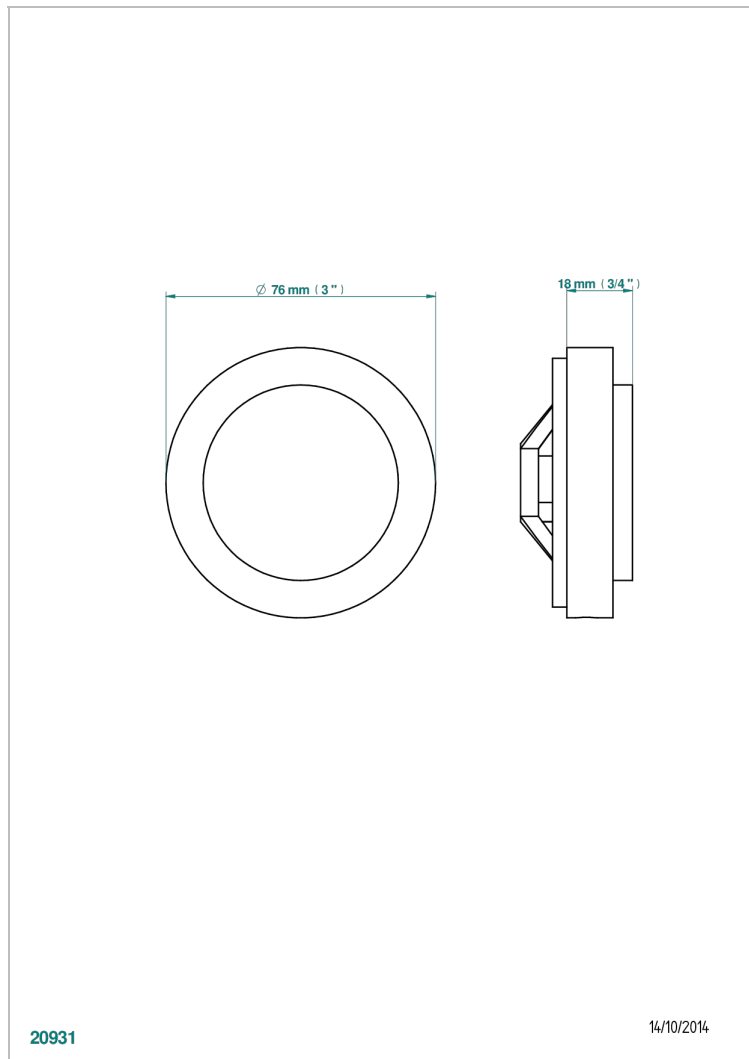

CORVAIR PORTORO WITH LEVER HANDLES

U8J-301GEBUS

THG[®]
PARIS

Control knob for Geberit waste overflow

CHARACTERISTIC

- Corvaair Portoro with lever handles
- Control knob for Geberit waste overflow

AVAILABLE FINITIONS