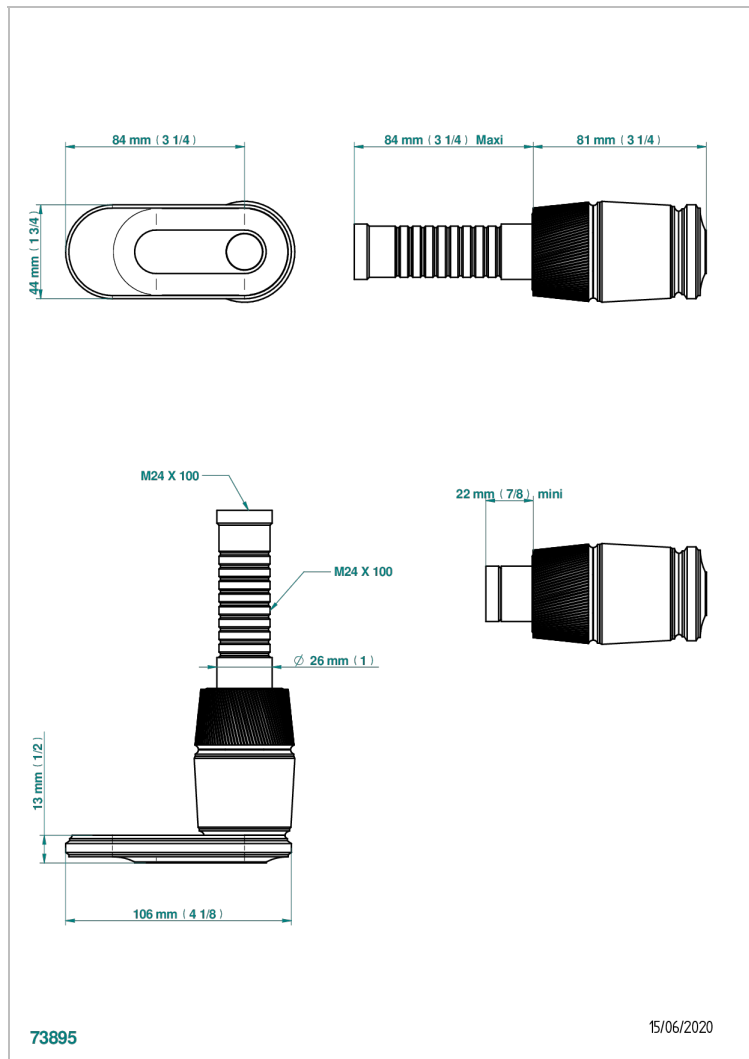

# CORVAIR PORTORO WITH LEVER HANDLES

U8J-30B

Wall volume control 30 & 32 trim

## CHARACTERISTIC

- Corvaair Portoro with lever handles
- Wall volume control 30 & 32 trim

## RELATED SKU'S

- Ref. G00-32CUSA 3/4" Volume control wall valve with ceramic cartridge
- Ref. G00-32HUSA 3/4" Volume control wall valve with ceramic cartridge counterclockwise
- Ref. G00-30CUSA 1/2" volume control wall valve with ceramic cartridge
- Ref. G00-30HUSA 1/2" Volume control wall valve with ceramic cartridge counterclockwise