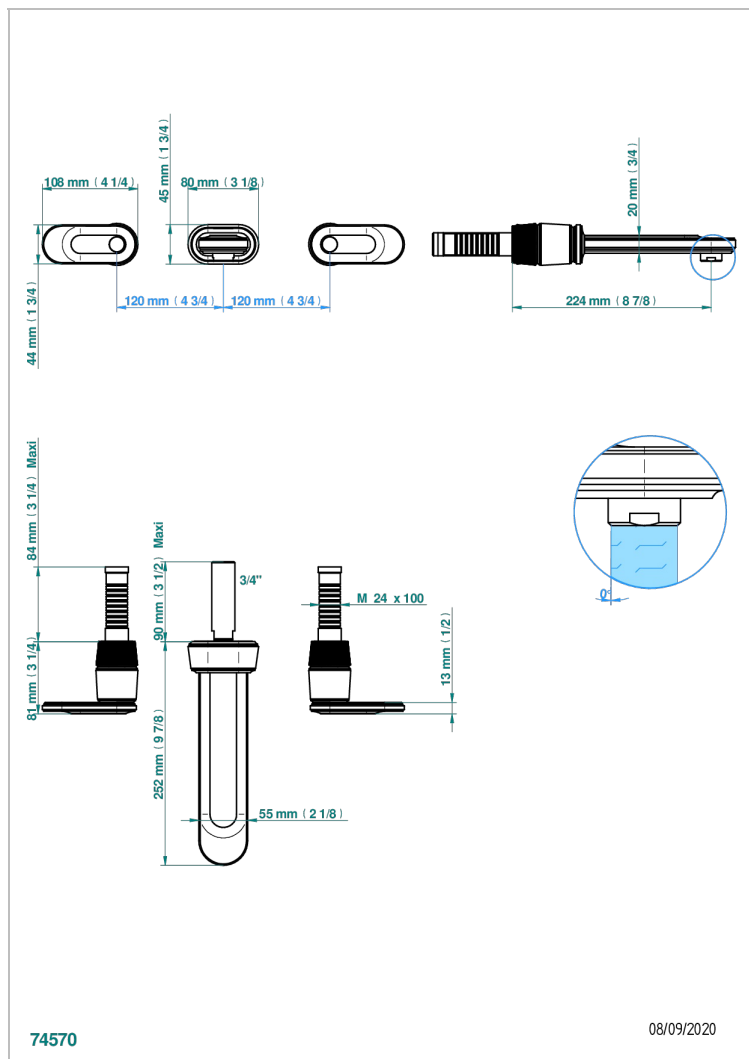

# CORVAIR PORTORO WITH LEVER HANDLES

U8J-40SGBUS

Trim for wall mounted 3-hole lavatory set only

THG<sup>®</sup>  
PARIS

## CHARACTERISTIC

- Corvaair Portoro with lever handles
- Trim for wall mounted 3-hole lavatory set only

## RELATED SKU'S

- Ref. G00-40AM/US Rough parts for wall set (one counter clockwise and one clockwise cartridges)